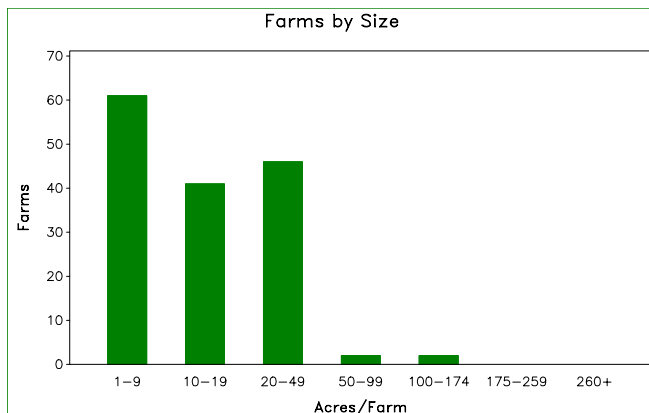

2007 CENSUS OF AGRICULTURE

Municipio Profile

Maunabo, Puerto Rico

	2007	2002	% change
Number of Farms	152	57	+ 167
Land in Farms	2,529 cuerdas	1,606 cuerdas	+ 57
Average Size of Farm	17 cuerdas	28 cuerdas	- 41
Market Value of Production	\$1,617,593	\$1,605,010	+ 1
Crop Sales \$1,538,685 (95 percent)			
Livestock Sales \$78,908 (5 percent)			
Average Per Farm	\$10,642	\$28,158	- 62
Government Payments	\$68,440	(D)	

2007 CENSUS OF AGRICULTURE

Municipio Profile

Maunabo, Puerto Rico

Ranked items among the 78 Puerto Rico municipios

Item	Quantity	Rank	Universe ¹
MARKET VALUE OF AGRICULTURAL PRODUCTS SOLD (\$)			
Total value of agricultural products sold	1,617,593	57	77
Value of crops including nursery and greenhouse	1,538,685	38	77
Value of livestock, poultry, and their products	78,908	73	75
VALUE OF SALES BY COMMODITY GROUP (\$)			
Horticulture specialties	(D)	(D)	66
Plantains	1,260,062	14	76
Coffee	(D)	(D)	59
Vegetables or melons	(D)	(D)	68
Fruit	4,828	56	73
Bananas	7,290	44	71
Root crops or tubers	89,810	14	69
Grains	7,912	34	72
Grasses and other crops	(-)	(-)	48
Poultry and eggs	68	63	67
Cattle and calves	65,440	68	73
Milk products	(-)	(-)	43
Hogs and pigs	11,000	52	68
Aquaculture	(-)	(-)	18
Other livestock and other livestock products	2,400	61	68
TOP LIVESTOCK INVENTORY ITEMS (number)			
Poultry	714	54	73
Hogs and pigs	441	43	74
Cattle and calves	390	70	76
Horses	177	35	76
Rabbits	82	42	66
TOP CROP ITEMS (cuerdas)			
Plantains	708	6	76
Coffee	(D)	31	59
Yams	23	12	65
Oranges	17	34	74
Green beans	17	14	65