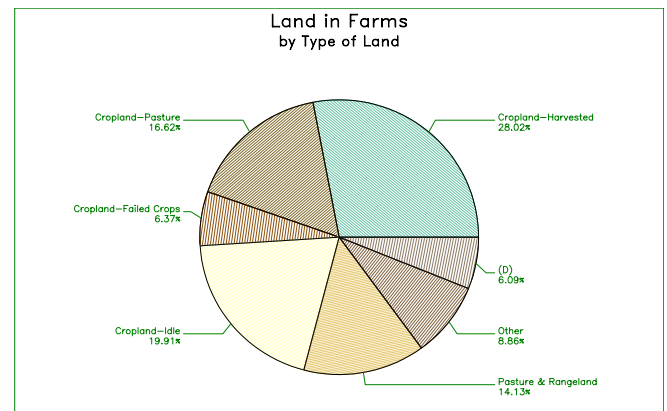

2007 CENSUS OF AGRICULTURE

Municipio Profile

Maunabo, Puerto Rico

	2007	2002	% change
Number of Farms	152	57	+ 167
Land in Farms	2,529 cuerdas	1,606 cuerdas	+ 57
Average Size of Farm	17 cuerdas	28 cuerdas	- 41
Market Value of Production	\$1,617,593	\$1,605,010	+ 1
Crop Sales \$1,538,685 (95 percent)			
Livestock Sales \$78,908 (5 percent)			
Average Per Farm	\$10,642	\$28,158	- 62
Government Payments	\$68,440	(D)	

2007 CENSUS OF AGRICULTURE

Municipio Profile

Maunabo, Puerto Rico

Ranked items among the 78 Puerto Rico municipios

Item	Quantity	Rank	Universe ¹
MARKET VALUE OF AGRICULTURAL PRODUCTS SOLD (\$)			
Total value of agricultural products sold	1,617,593	57	77
Value of crops including nursery and greenhouse	1,538,685	38	77
Value of livestock, poultry, and their products	78,908	73	75
VALUE OF SALES BY COMMODITY GROUP (\$)			
Horticulture specialties	(D)	(D)	66
Plantains	1,260,062	14	76
Coffee	(D)	(D)	59
Vegetables or melons	(D)	(D)	68
Fruit	4,828	56	73
Bananas	7,290	44	71
Root crops or tubers	89,810	14	69
Grains	7,912	34	72
Grasses and other crops	(-)	(-)	48
Poultry and eggs	68	63	67
Cattle and calves	65,440	68	73
Milk products	(-)	(-)	43
Hogs and pigs	11,000	52	68
Aquaculture	(-)	(-)	18
Other livestock and other livestock products	2,400	61	68
TOP LIVESTOCK INVENTORY ITEMS (number)			
Poultry	714	54	73
Hogs and pigs	441	43	74
Cattle and calves	390	70	76
Horses	177	35	76
Rabbits	82	42	66
TOP CROP ITEMS (cuerdas)			
Plantains	708	6	76
Coffee	(D)	31	59
Yams	23	12	65
Oranges	17	34	74
Green beans	17	14	65