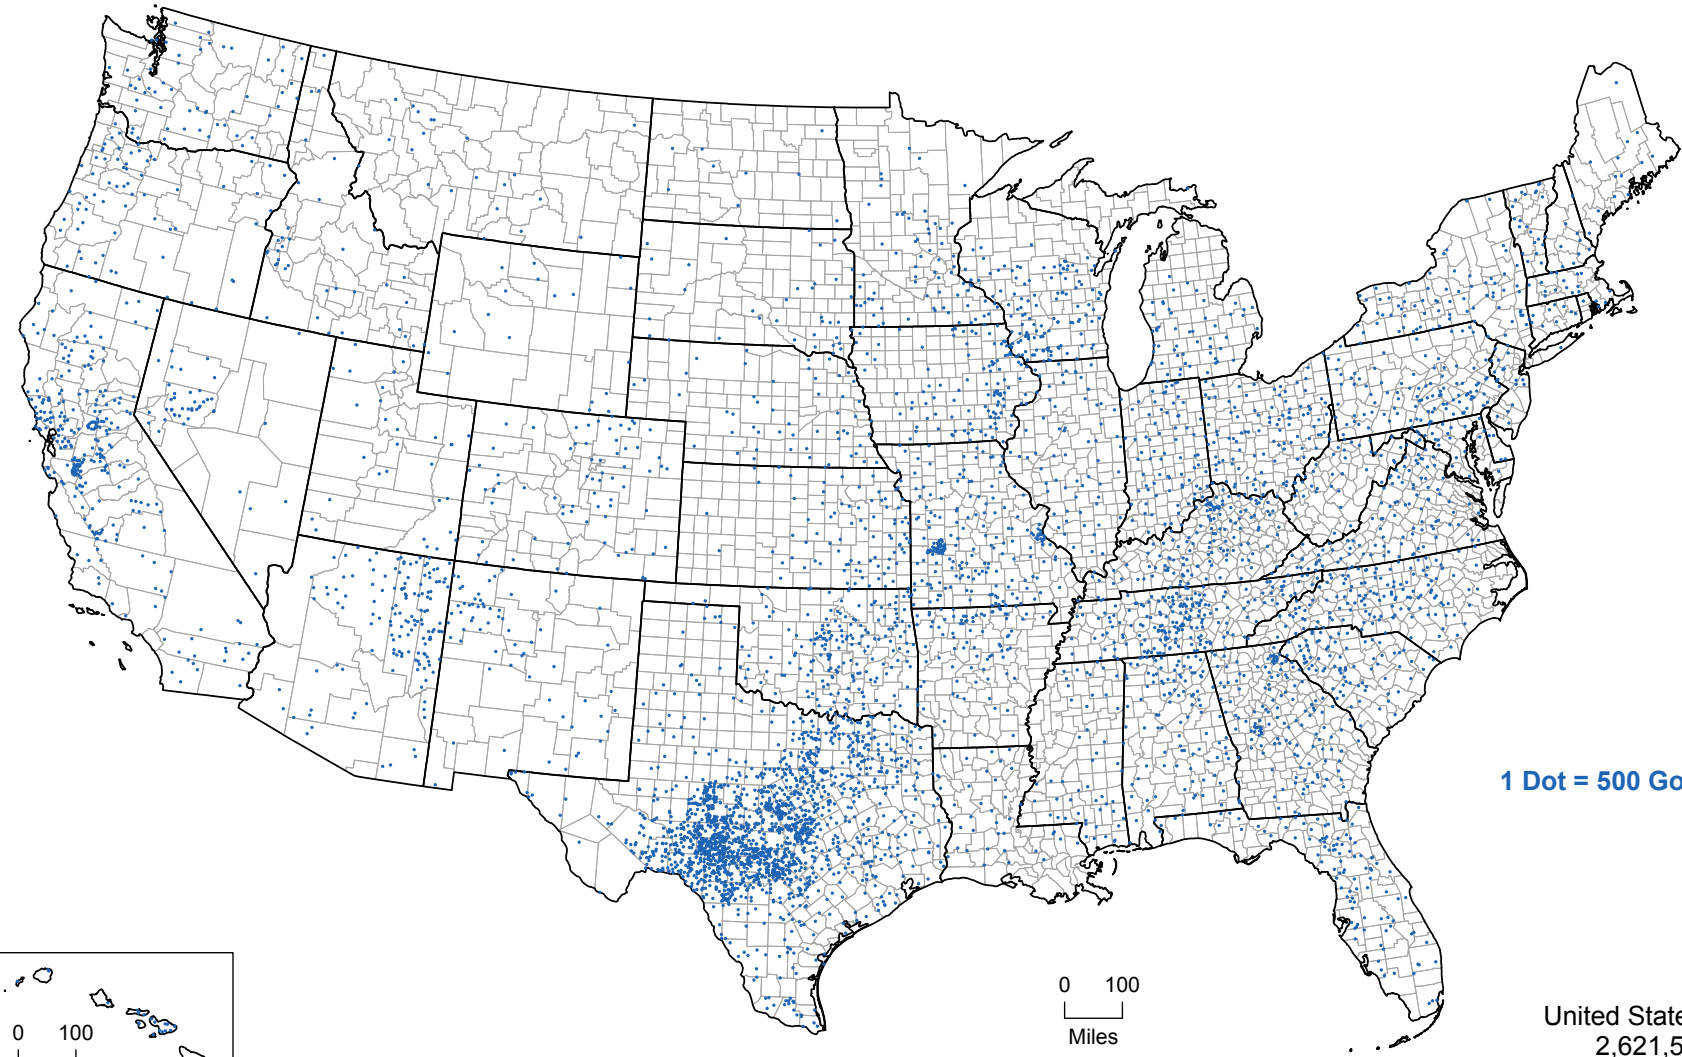

All Goats - Inventory: 2012

0 200
Miles

1 Dot = 500 Goats

United States Total
2,621,514

0 100
Miles

12-M154
U.S. Department of Agriculture, National Agricultural Statistics Service

2012 Census of Agriculture