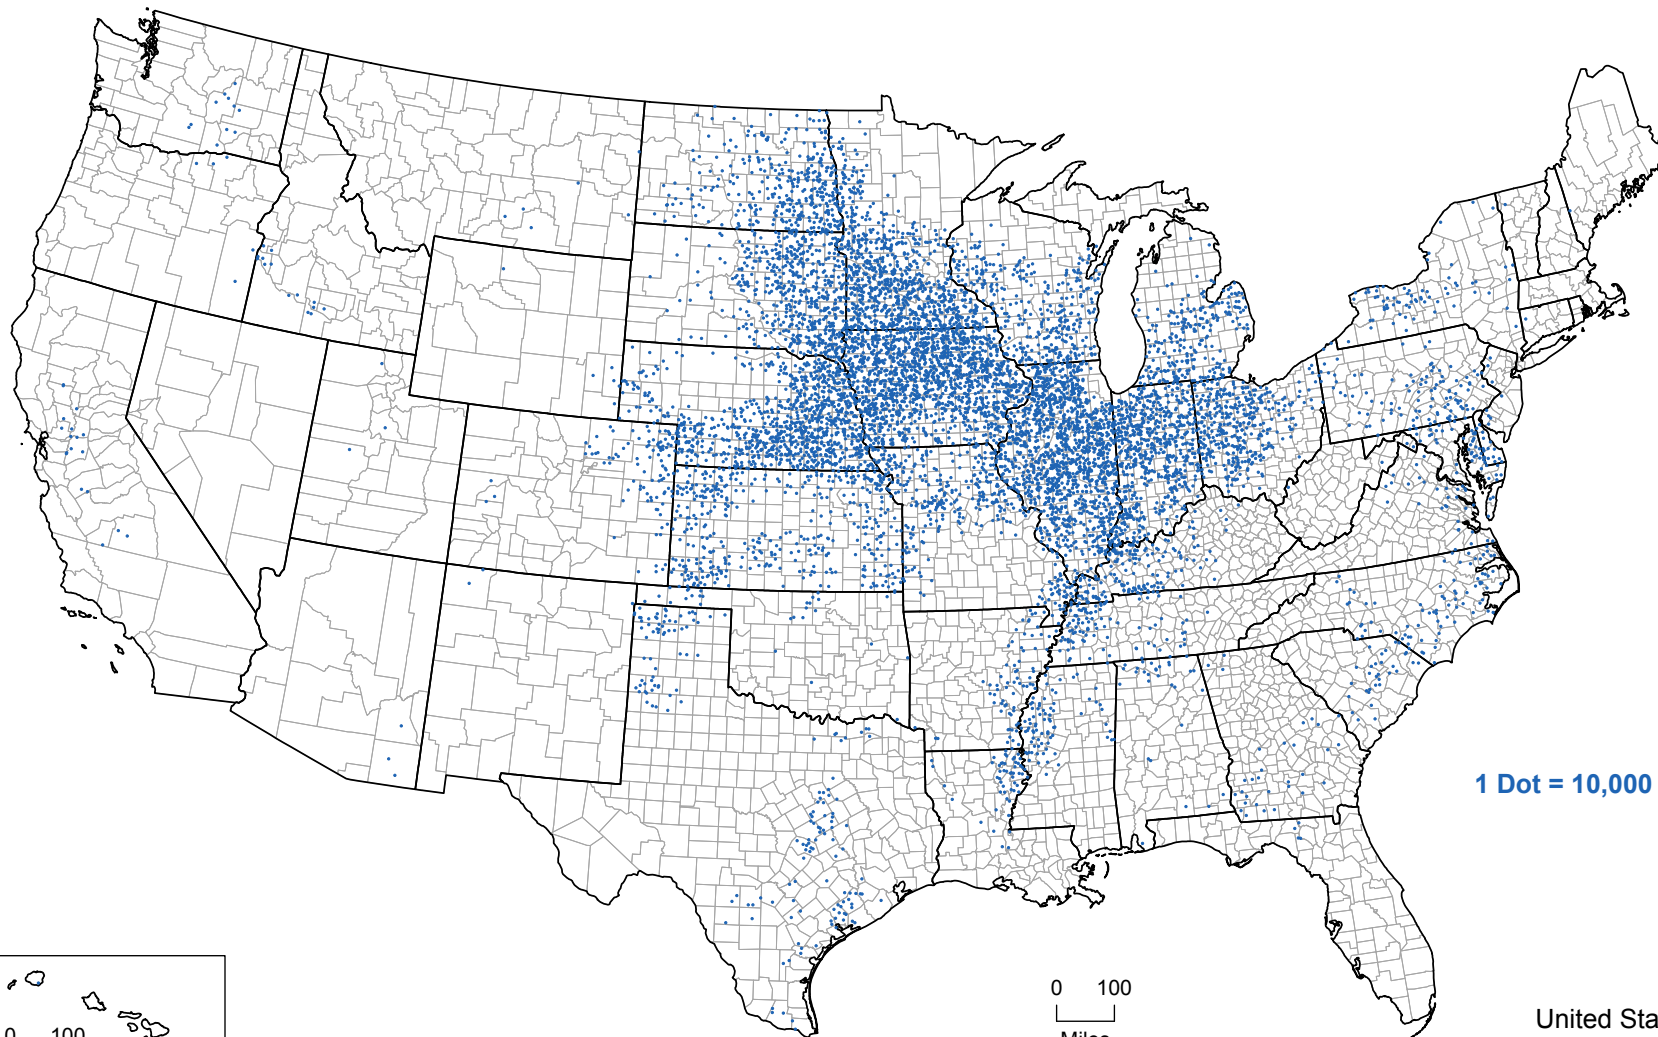

0 200
Miles

Corn for Grain, Harvested Acres: 2012

1 Dot = 10,000 Acres

0 100
Miles

0 100
Miles

United States Total
87,413,045

12-M159
U.S. Department of Agriculture, National Agricultural Statistics Service