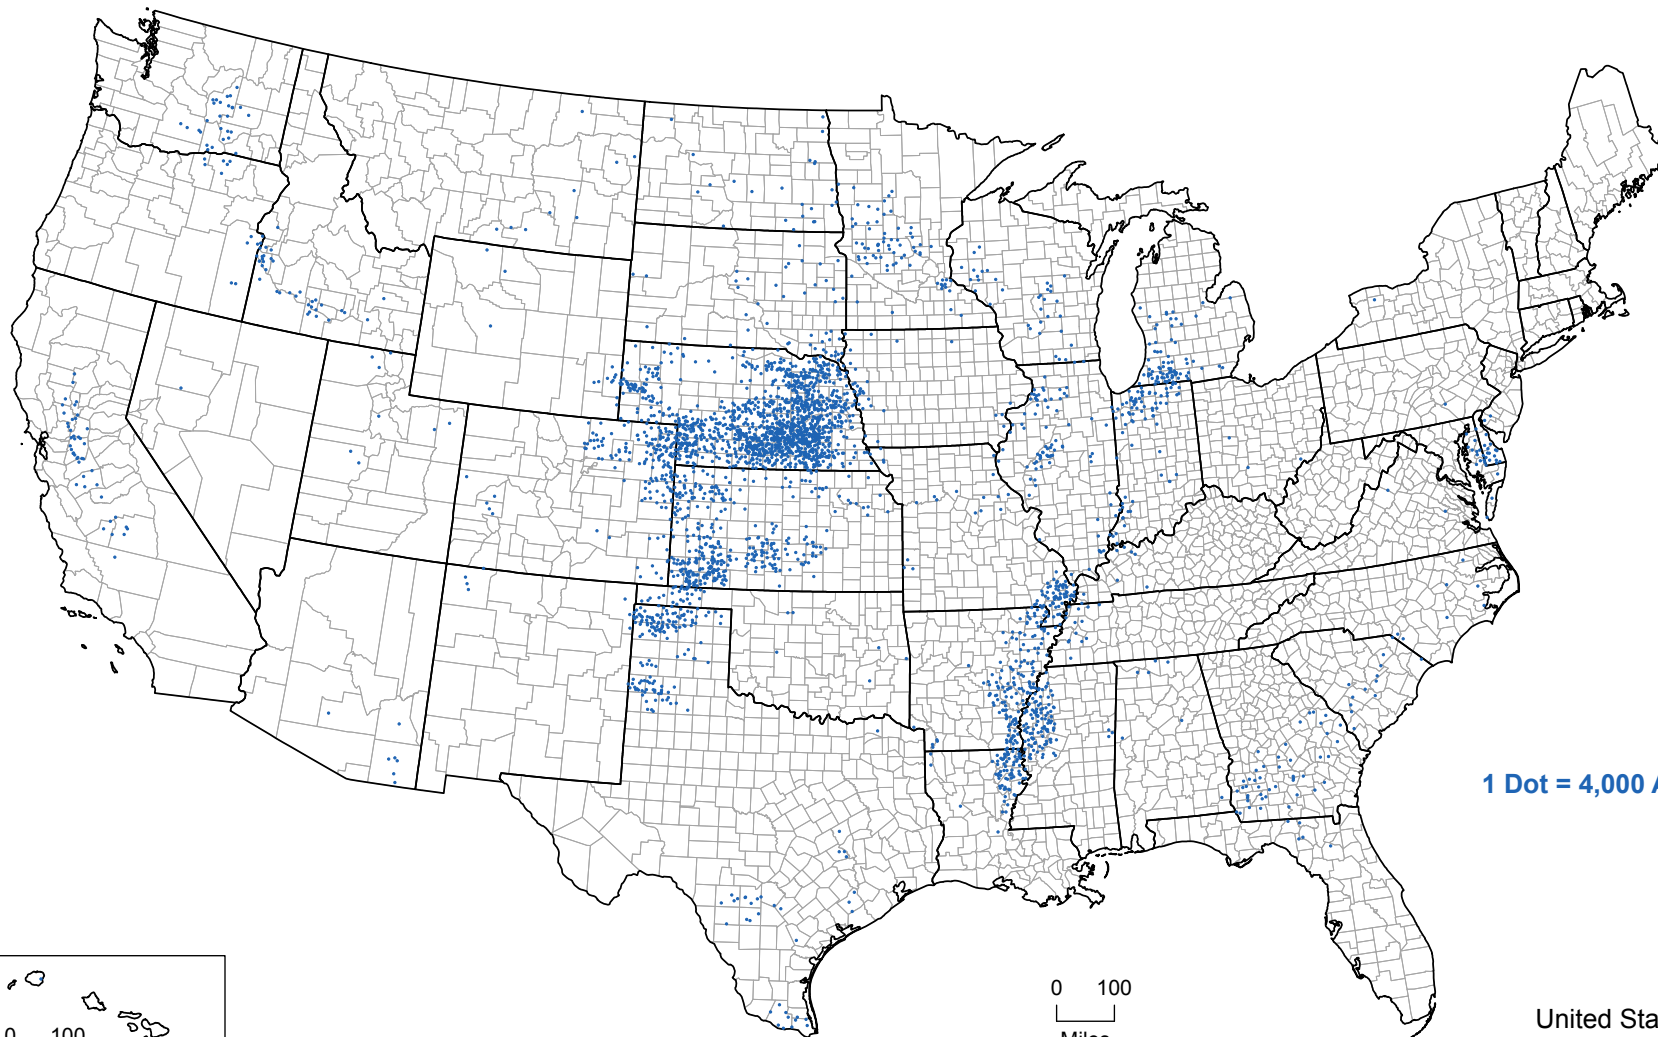

0 200
Miles

Irrigated Corn for Grain, Harvested Acres: 2012

1 Dot = 4,000 Acres

United States Total
12,819,069

0 100
Miles

12-M160
U.S. Department of Agriculture, National Agricultural Statistics Service

2012 Census of Agriculture