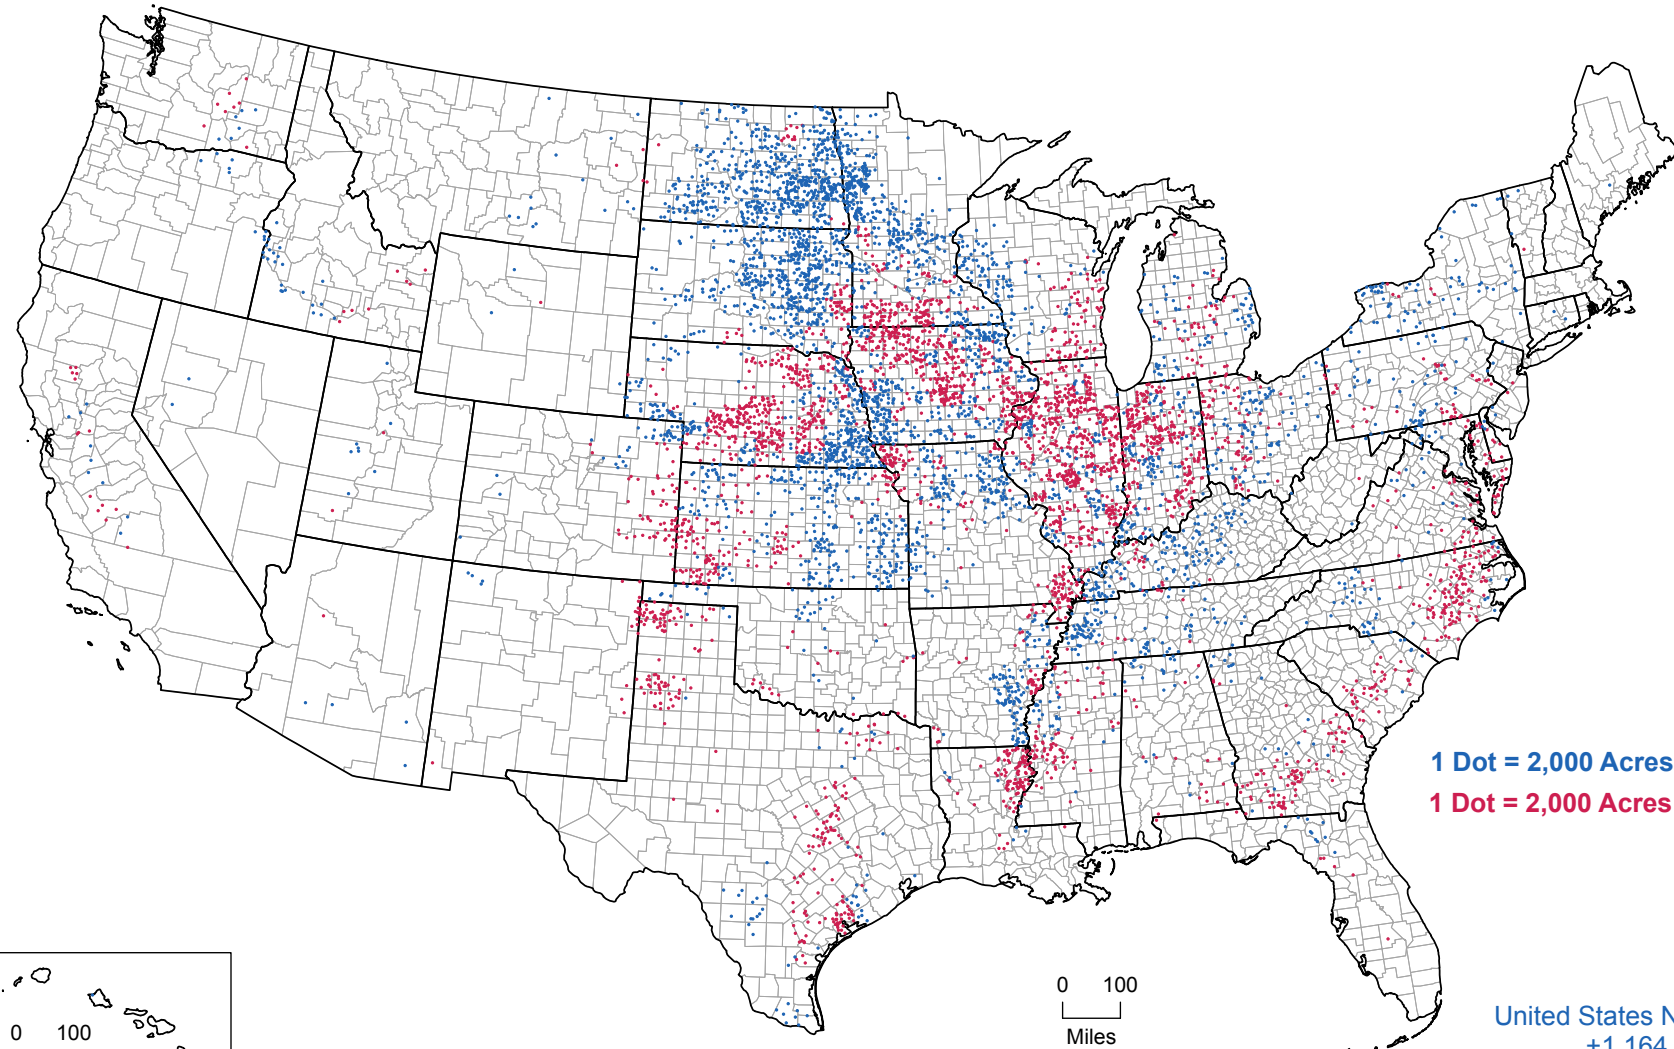

# Corn Harvested for Grain - Change in Acreage: 2007 to 2012

0 200  
Miles

1 Dot = 2,000 Acres Increase  
1 Dot = 2,000 Acres Decrease

United States Net Increase  
+1,164,503

0 100  
Miles

0 100  
Miles

12-M162  
U.S. Department of Agriculture, National Agricultural Statistics Service