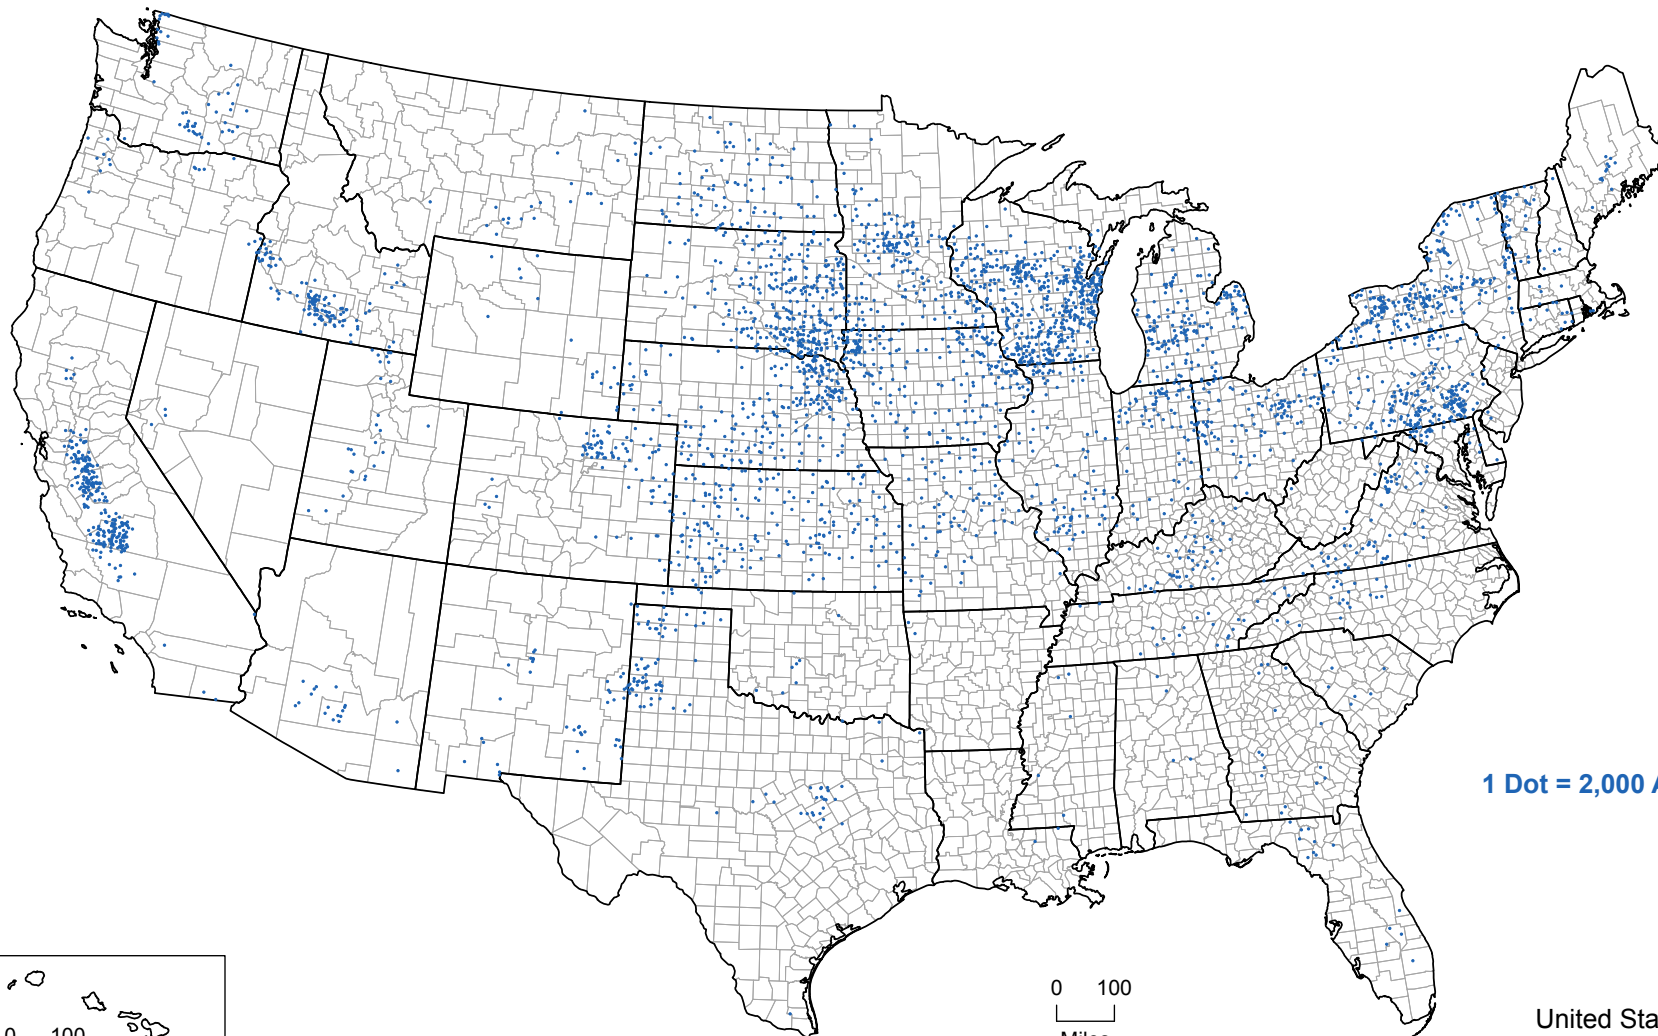

0 200  
Miles

## Corn for Silage or Greenchop, Harvested Acres: 2012

1 Dot = 2,000 Acres

United States Total  
7,196,628

0 100  
Miles

12-M163  
U.S. Department of Agriculture, National Agricultural Statistics Service