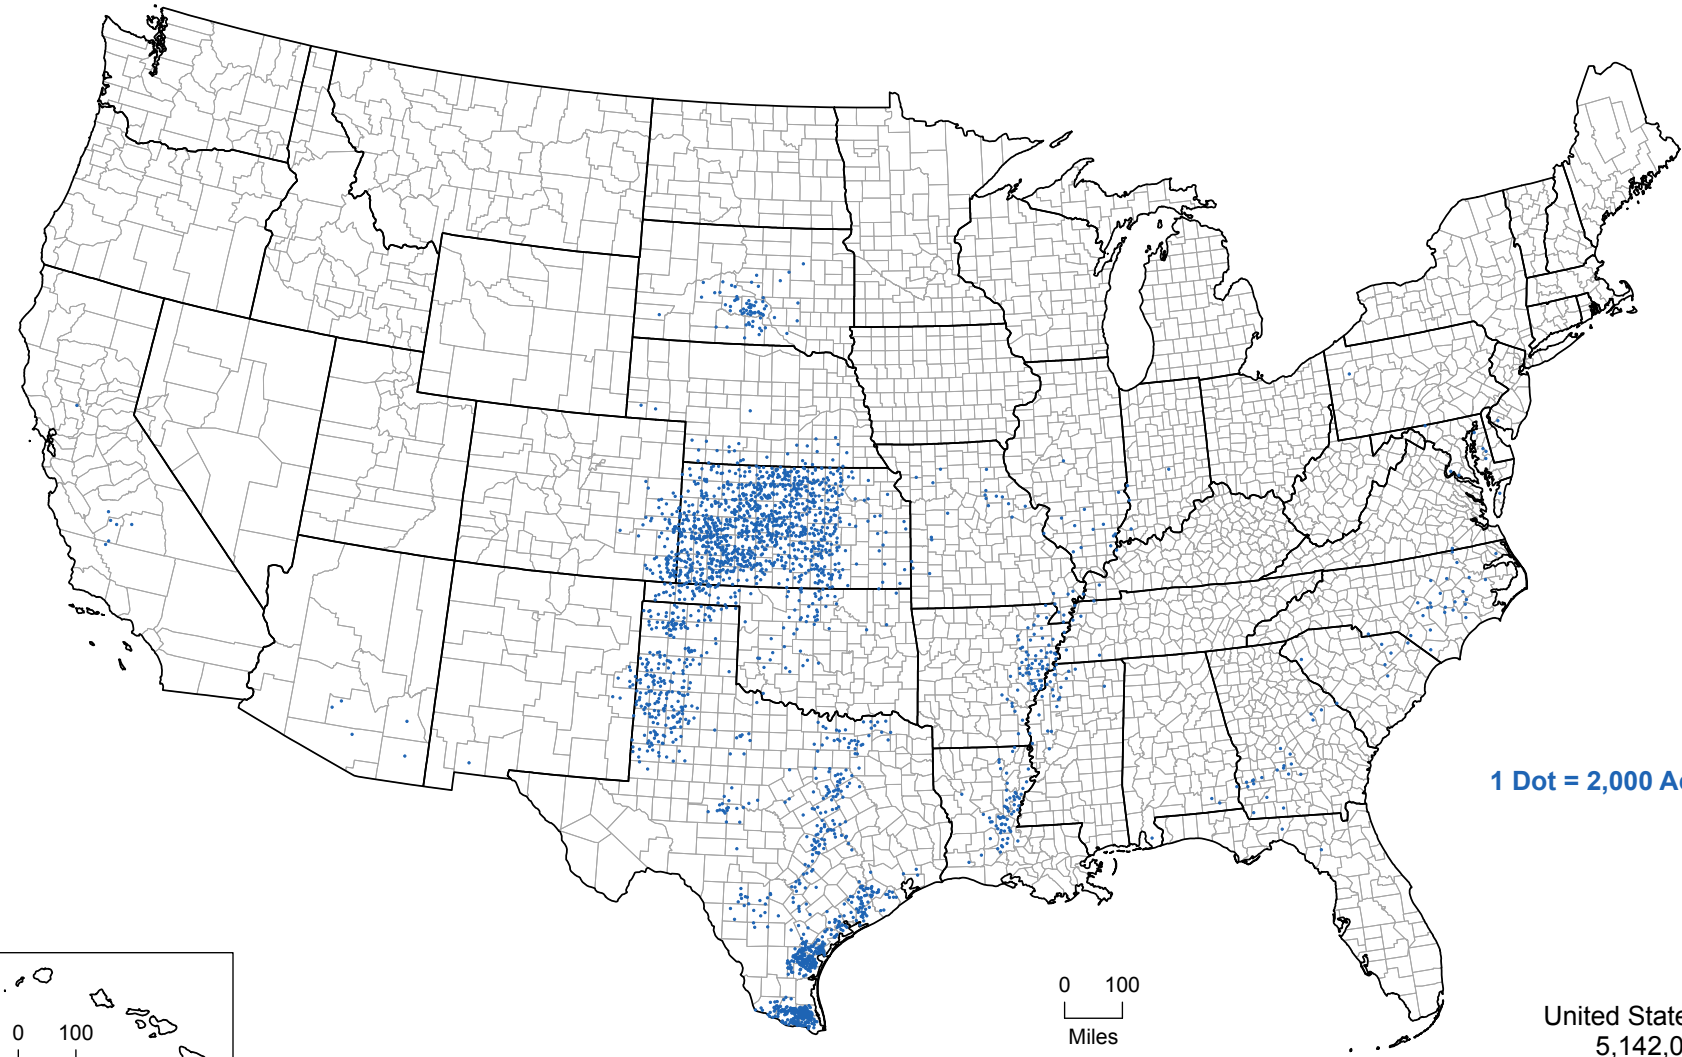

Sorghum for Grain, Harvested Acres: 2012

United States Total
5,142,099