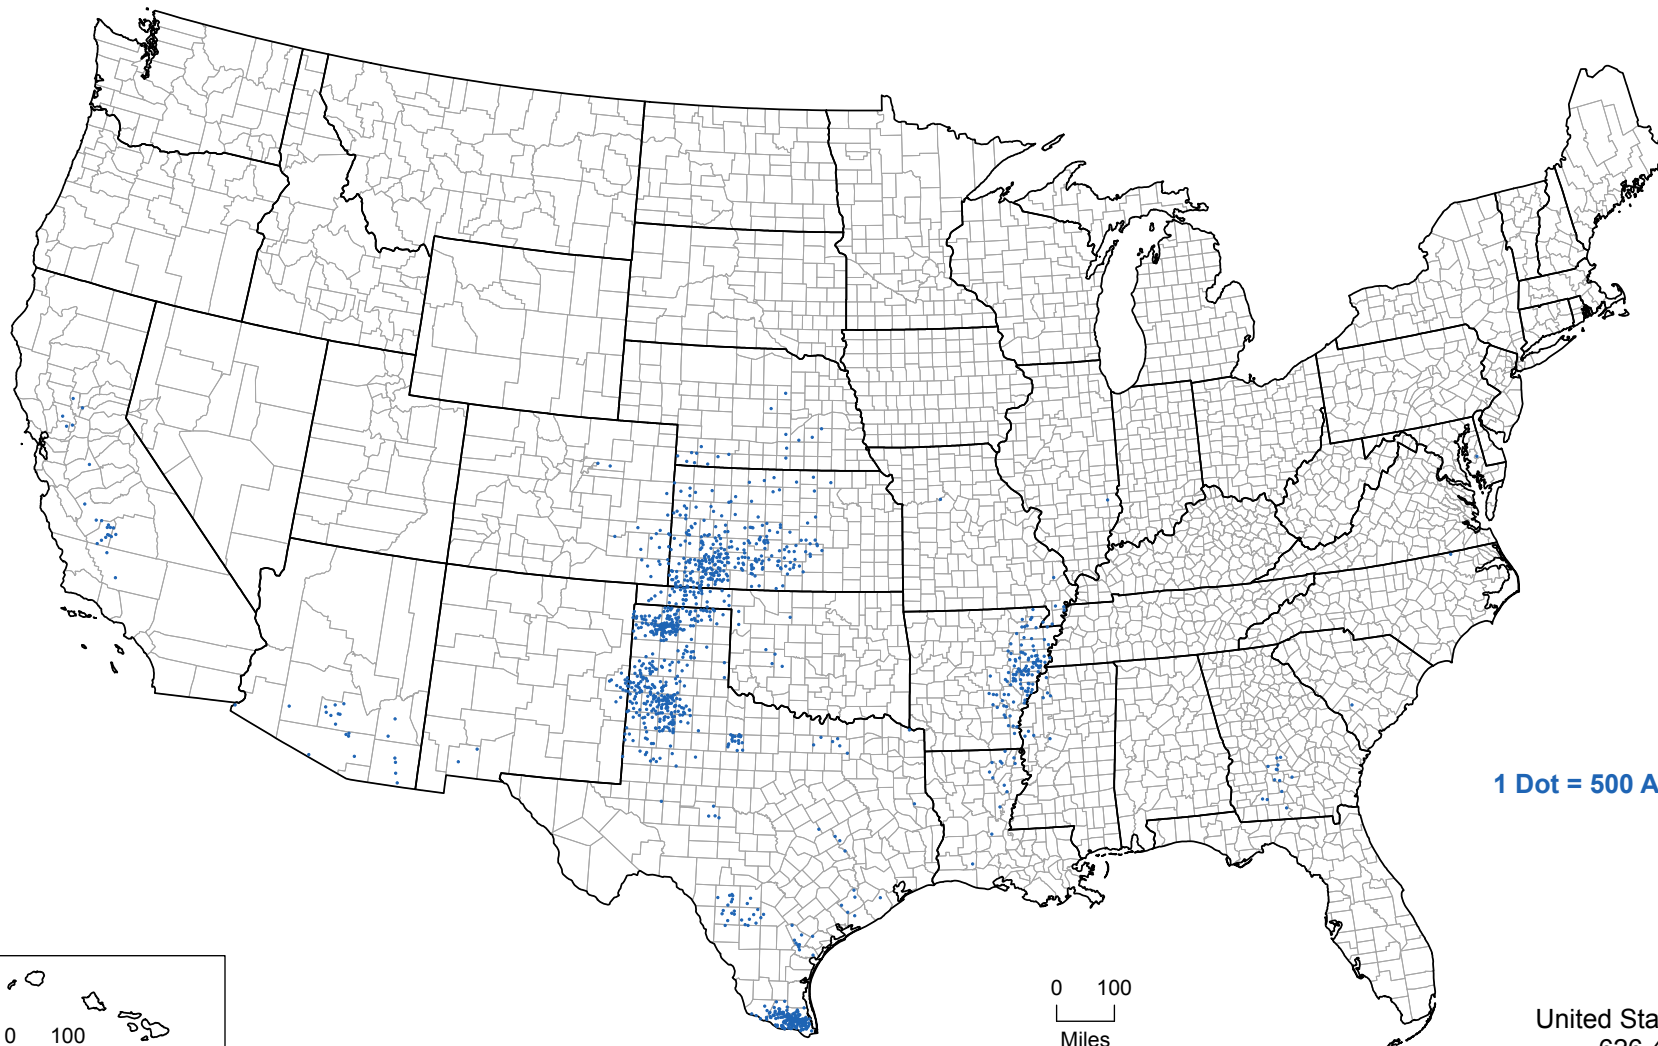

0 200
Miles

Irrigated Sorghum for Grain, Harvested Acres: 2012

1 Dot = 500 Acres

0 100
Miles

12-M165
U.S. Department of Agriculture, National Agricultural Statistics Service

0 100
Miles

United States Total
626,406