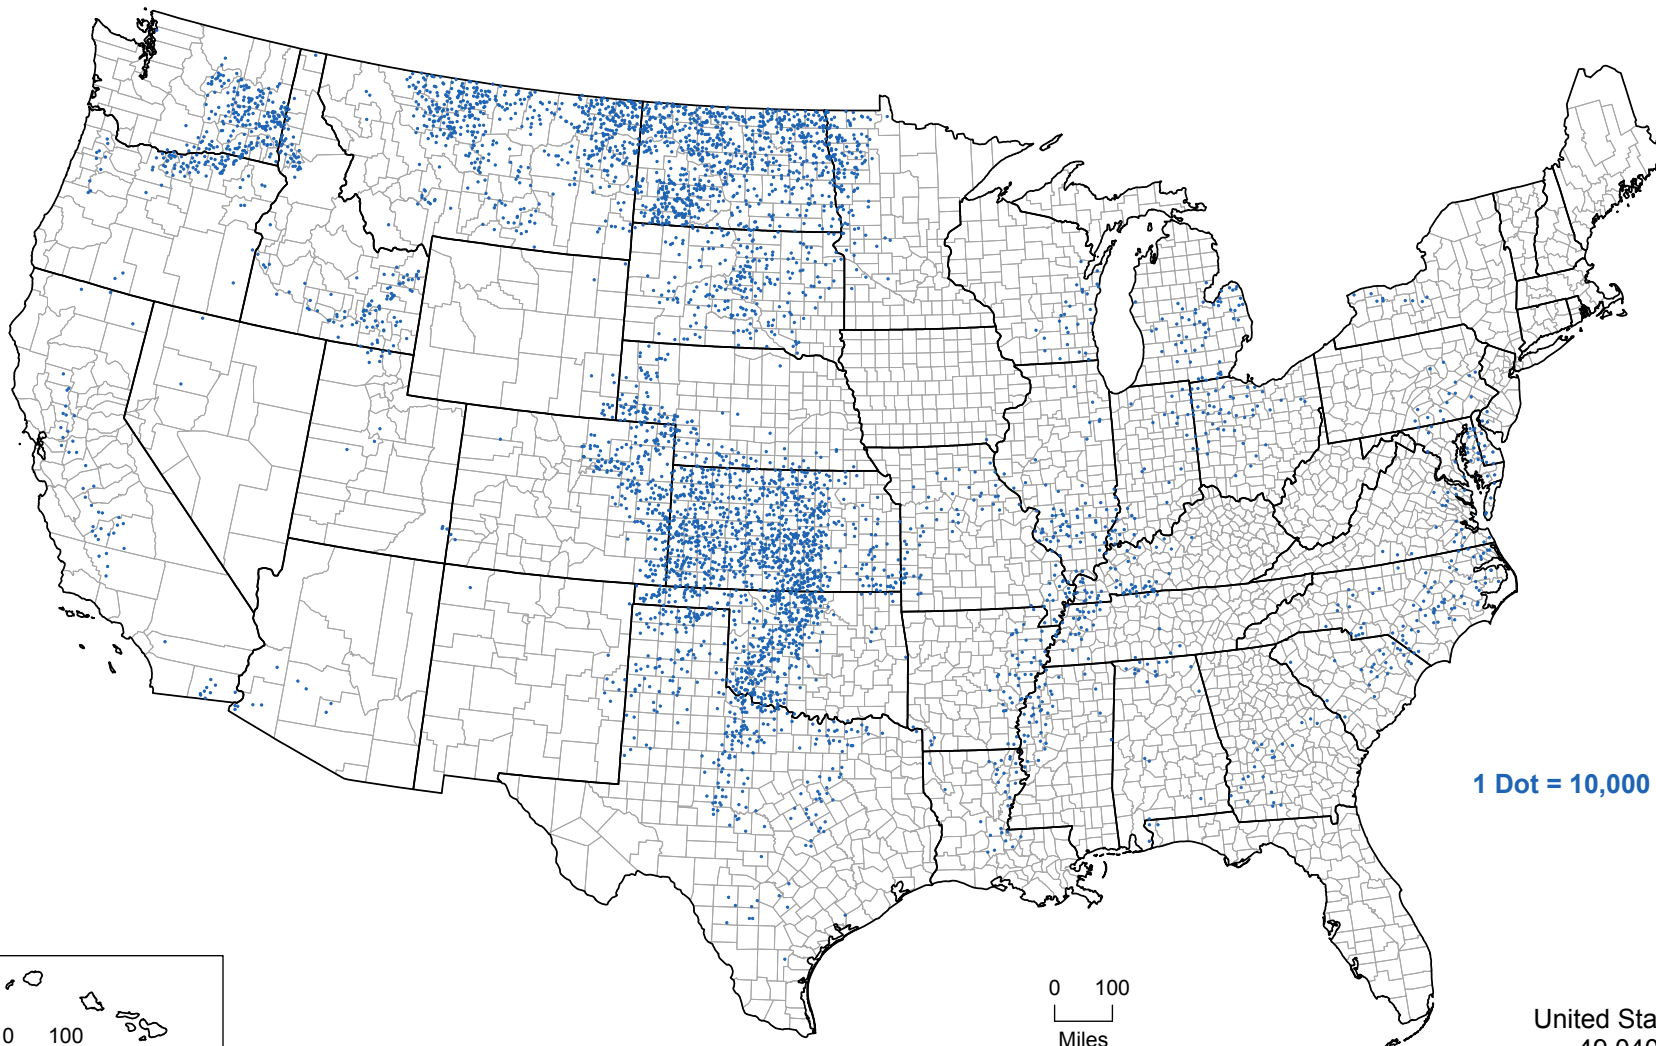

0 200
Miles

All Wheat for Grain, Harvested Acres: 2012

1 Dot = 10,000 Acres

United States Total
49,040,226

0 100
Miles

12-M168
U.S. Department of Agriculture, National Agricultural Statistics Service