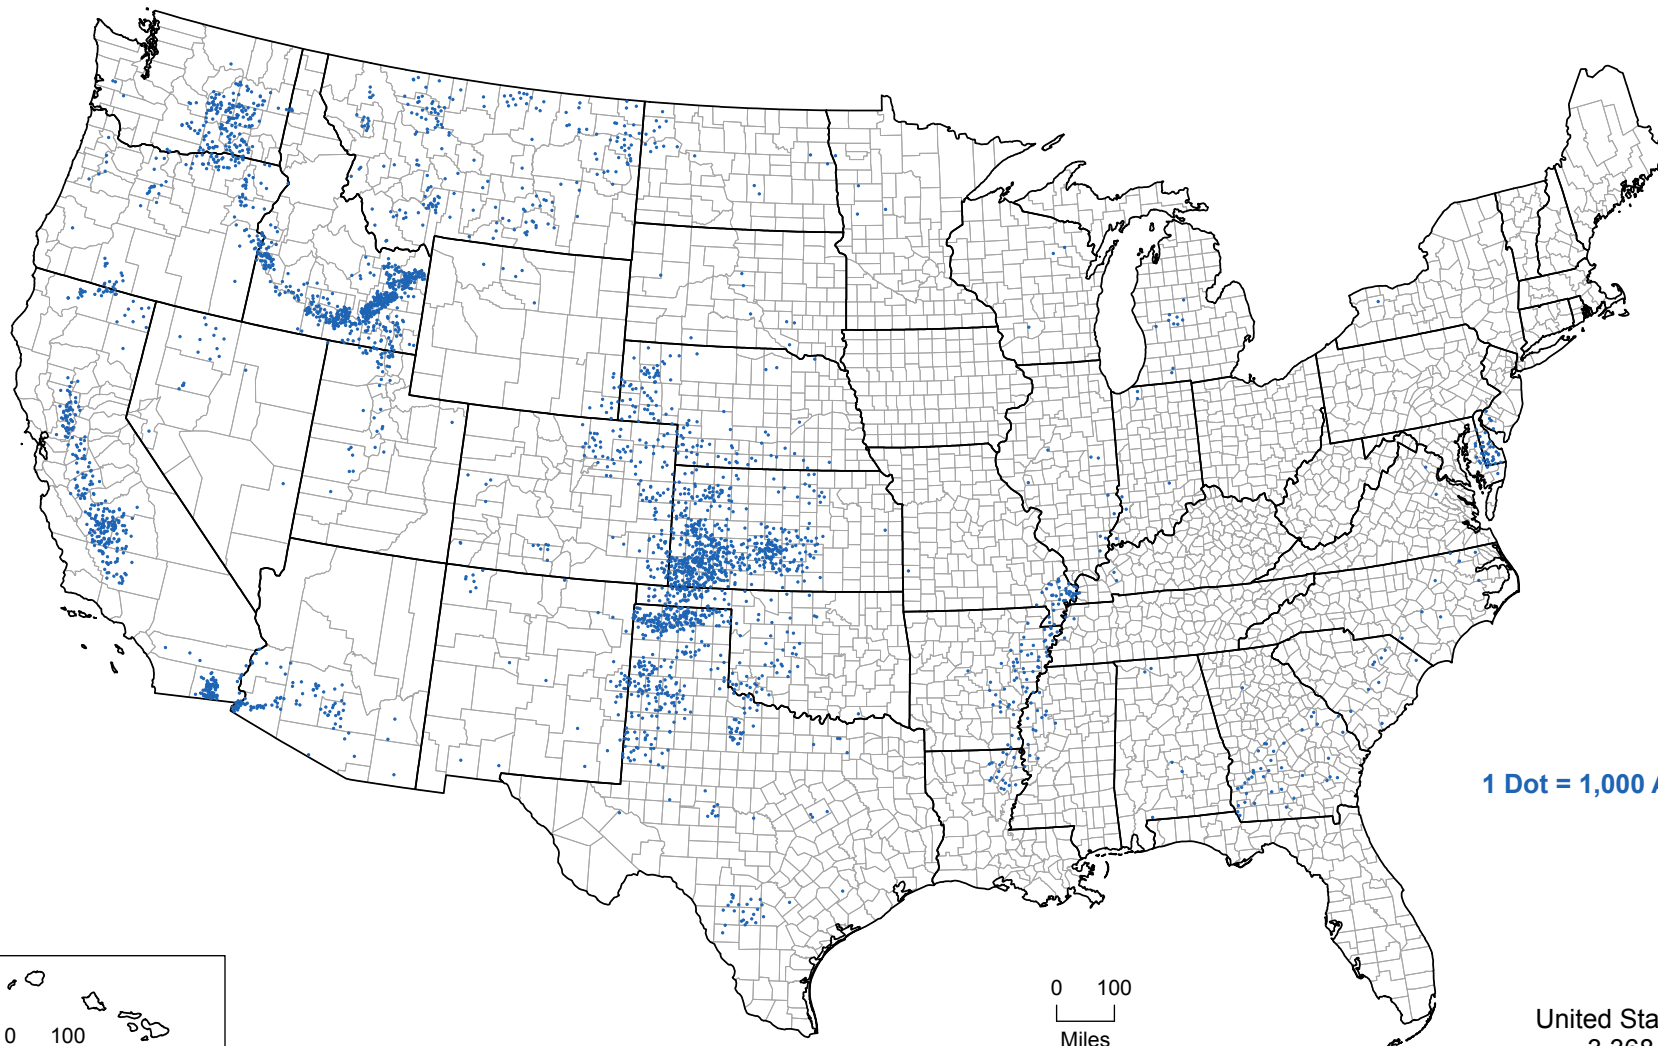

0 200  
Miles

## Irrigated All Wheat for Grain, Harvested Acres: 2012

1 Dot = 1,000 Acres

United States Total  
3,368,165

0 100  
Miles

12-M169  
U.S. Department of Agriculture, National Agricultural Statistics Service

2012 Census of Agriculture

0 100  
Miles