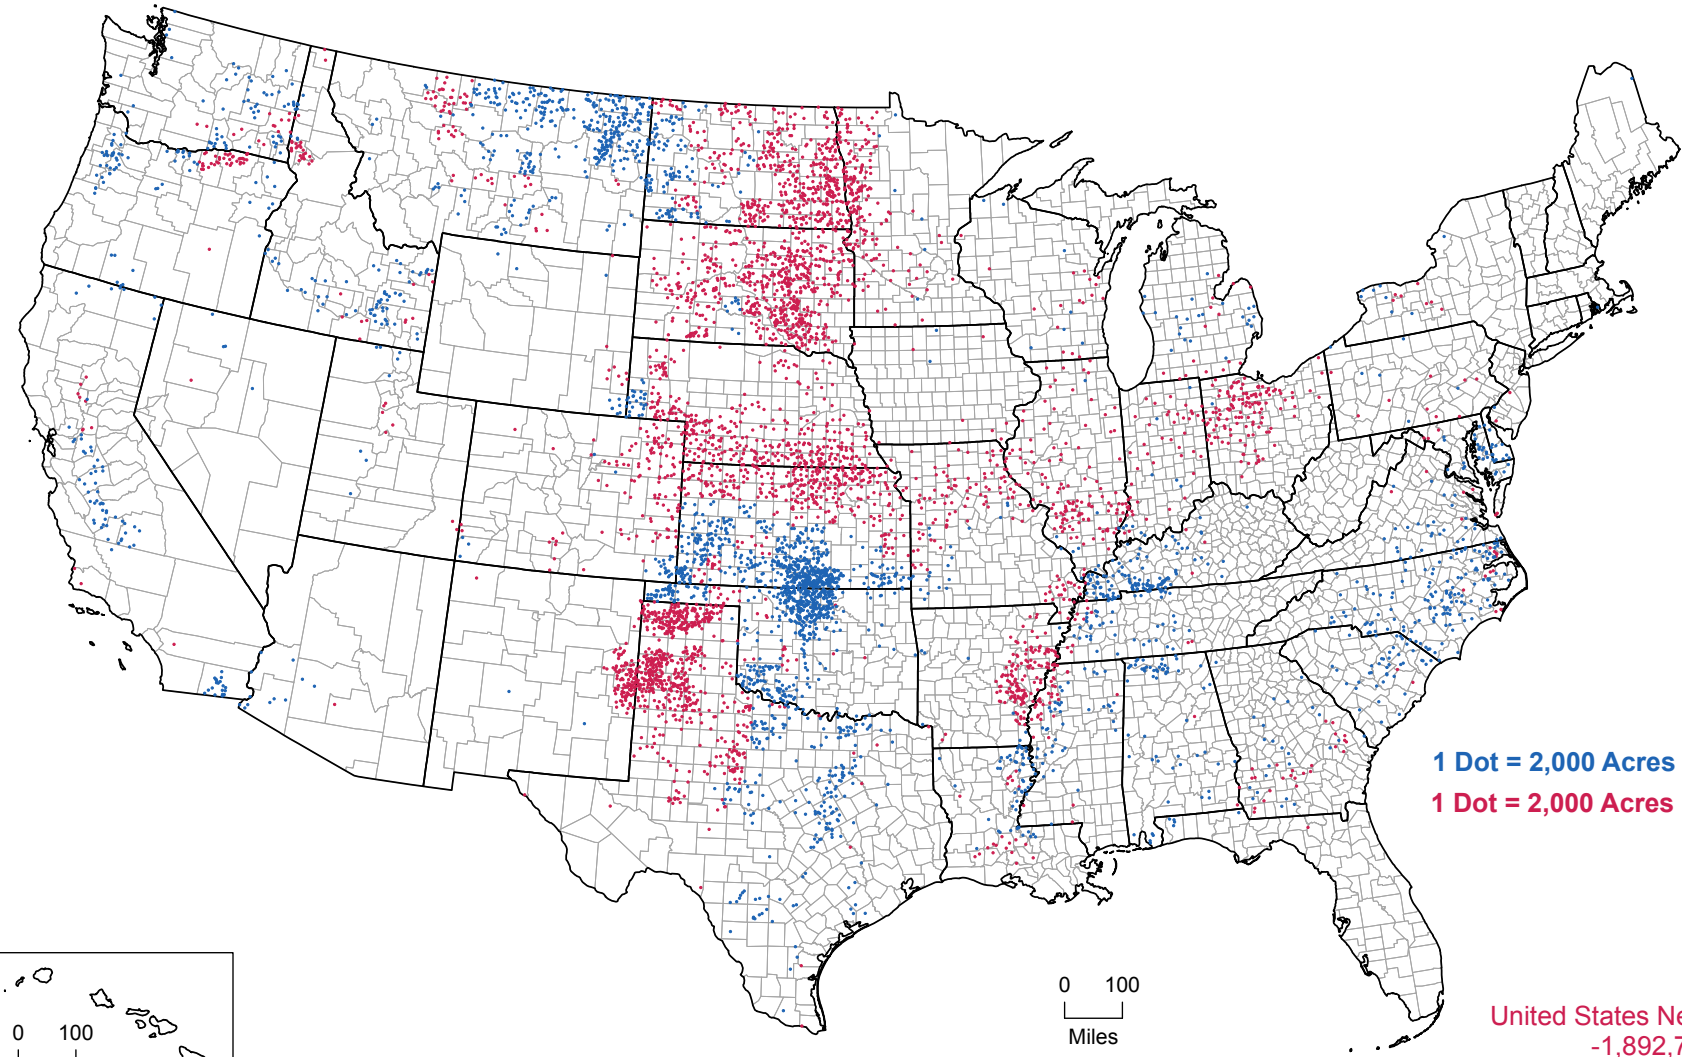

All Wheat Harvested for Grain - Change in Acreage: 2007 to 2012

0 200
Miles

1 Dot = 2,000 Acres Increase
1 Dot = 2,000 Acres Decrease

United States Net Decrease
-1,892,743

0 100
Miles

12-M171
U.S. Department of Agriculture, National Agricultural Statistics Service

2012 Census of Agriculture