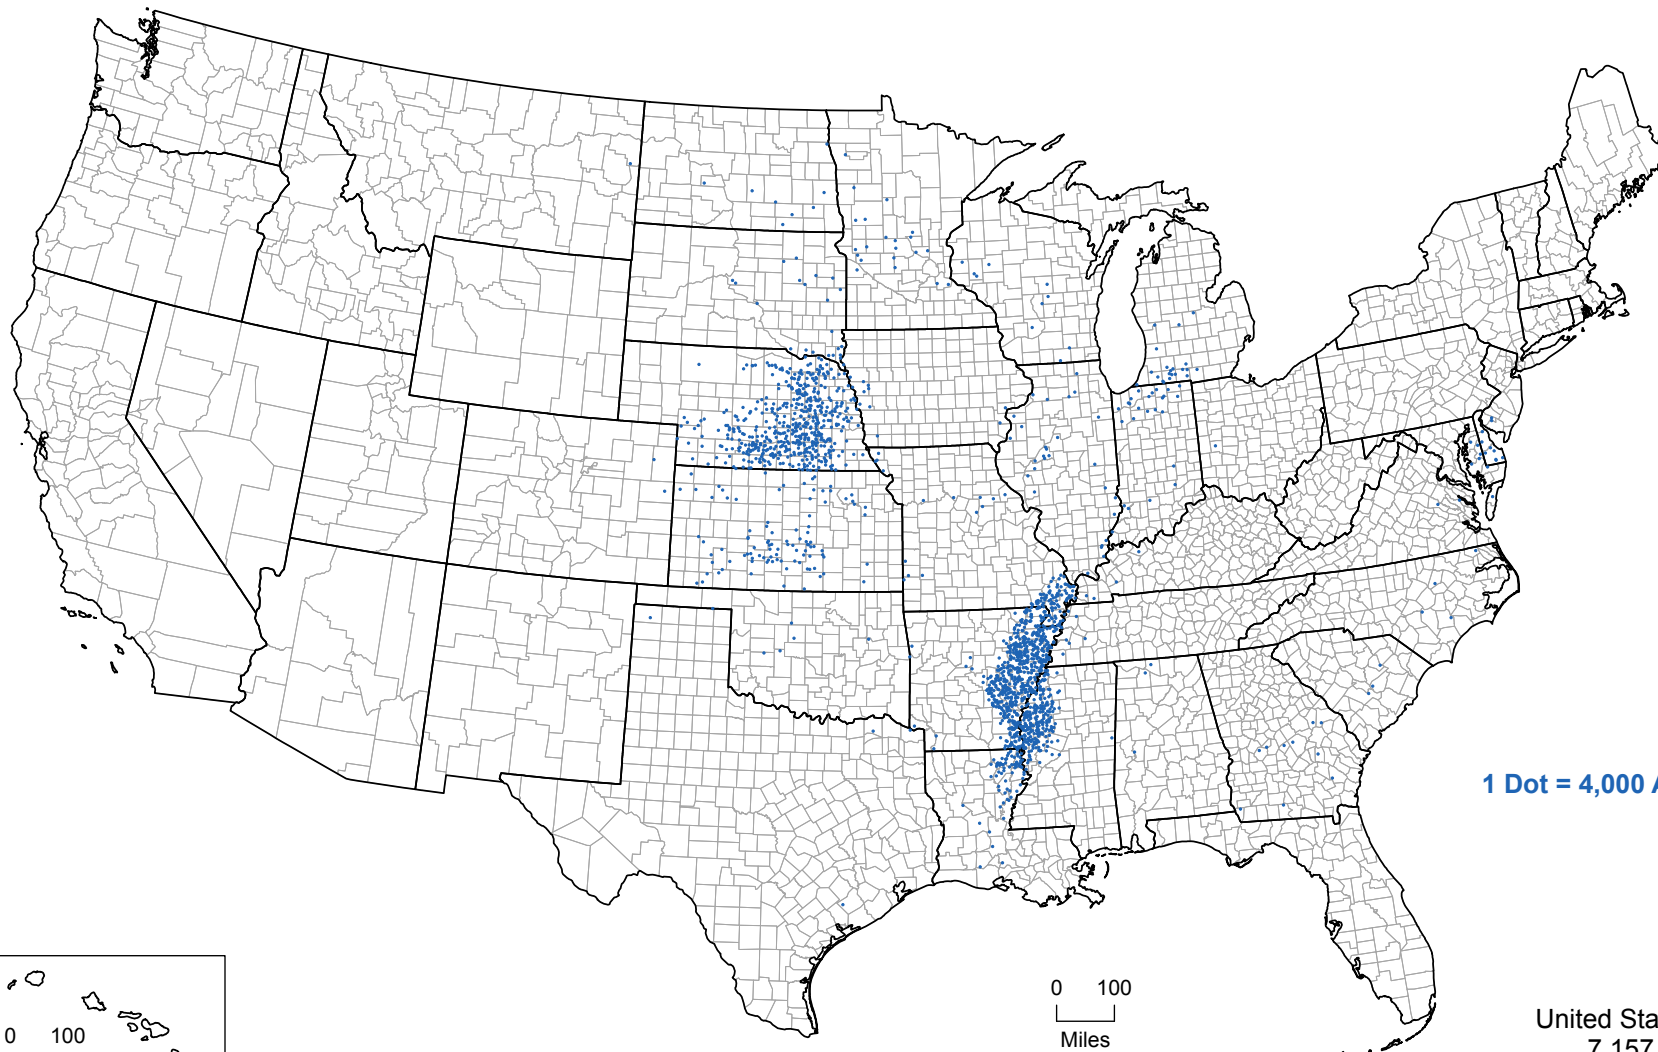

0 200
Miles

Irrigated Soybeans for Beans, Harvested Acres: 2012

1 Dot = 4,000 Acres

United States Total
7,157,414

0 100
Miles

12-M190
U.S. Department of Agriculture, National Agricultural Statistics Service