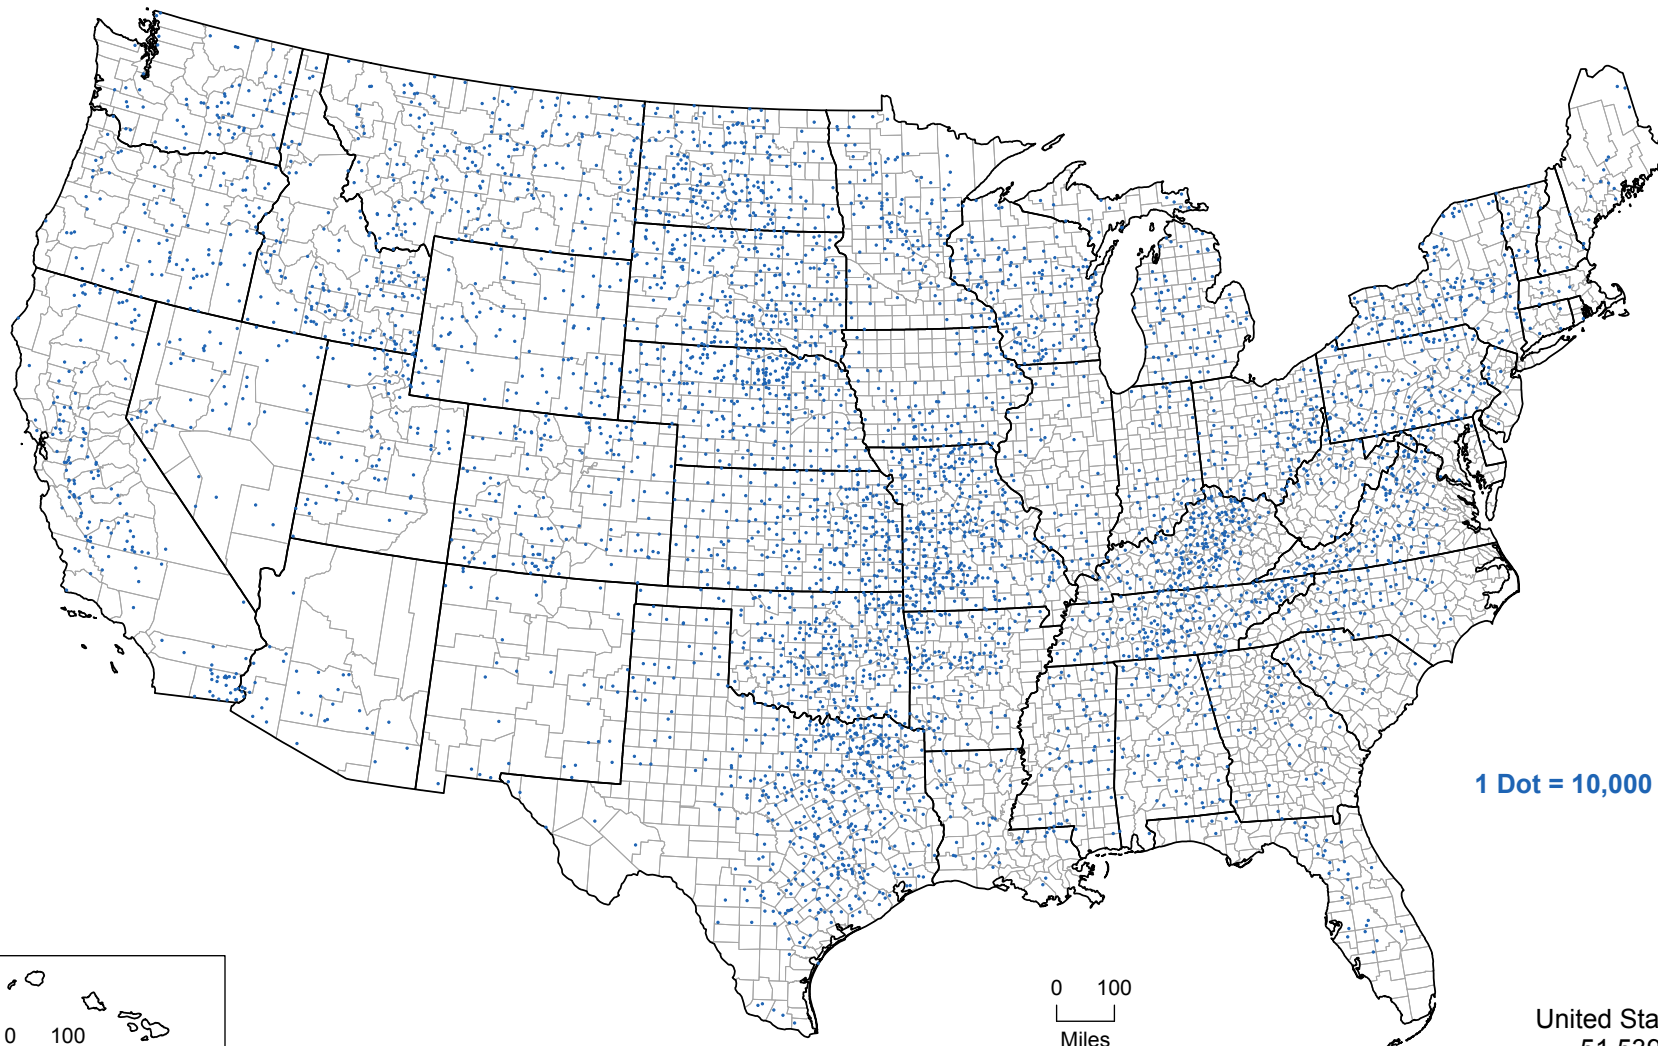

0 200
Miles

Hay - All Hay Including Alfalfa, Other Tame, Small Grain, and Wild, Harvested Acres: 2012

1 Dot = 10,000 Acres

United States Total
51,539,584

0 100
Miles

12-M202
U.S. Department of Agriculture, National Agricultural Statistics Service

2012 Census of Agriculture