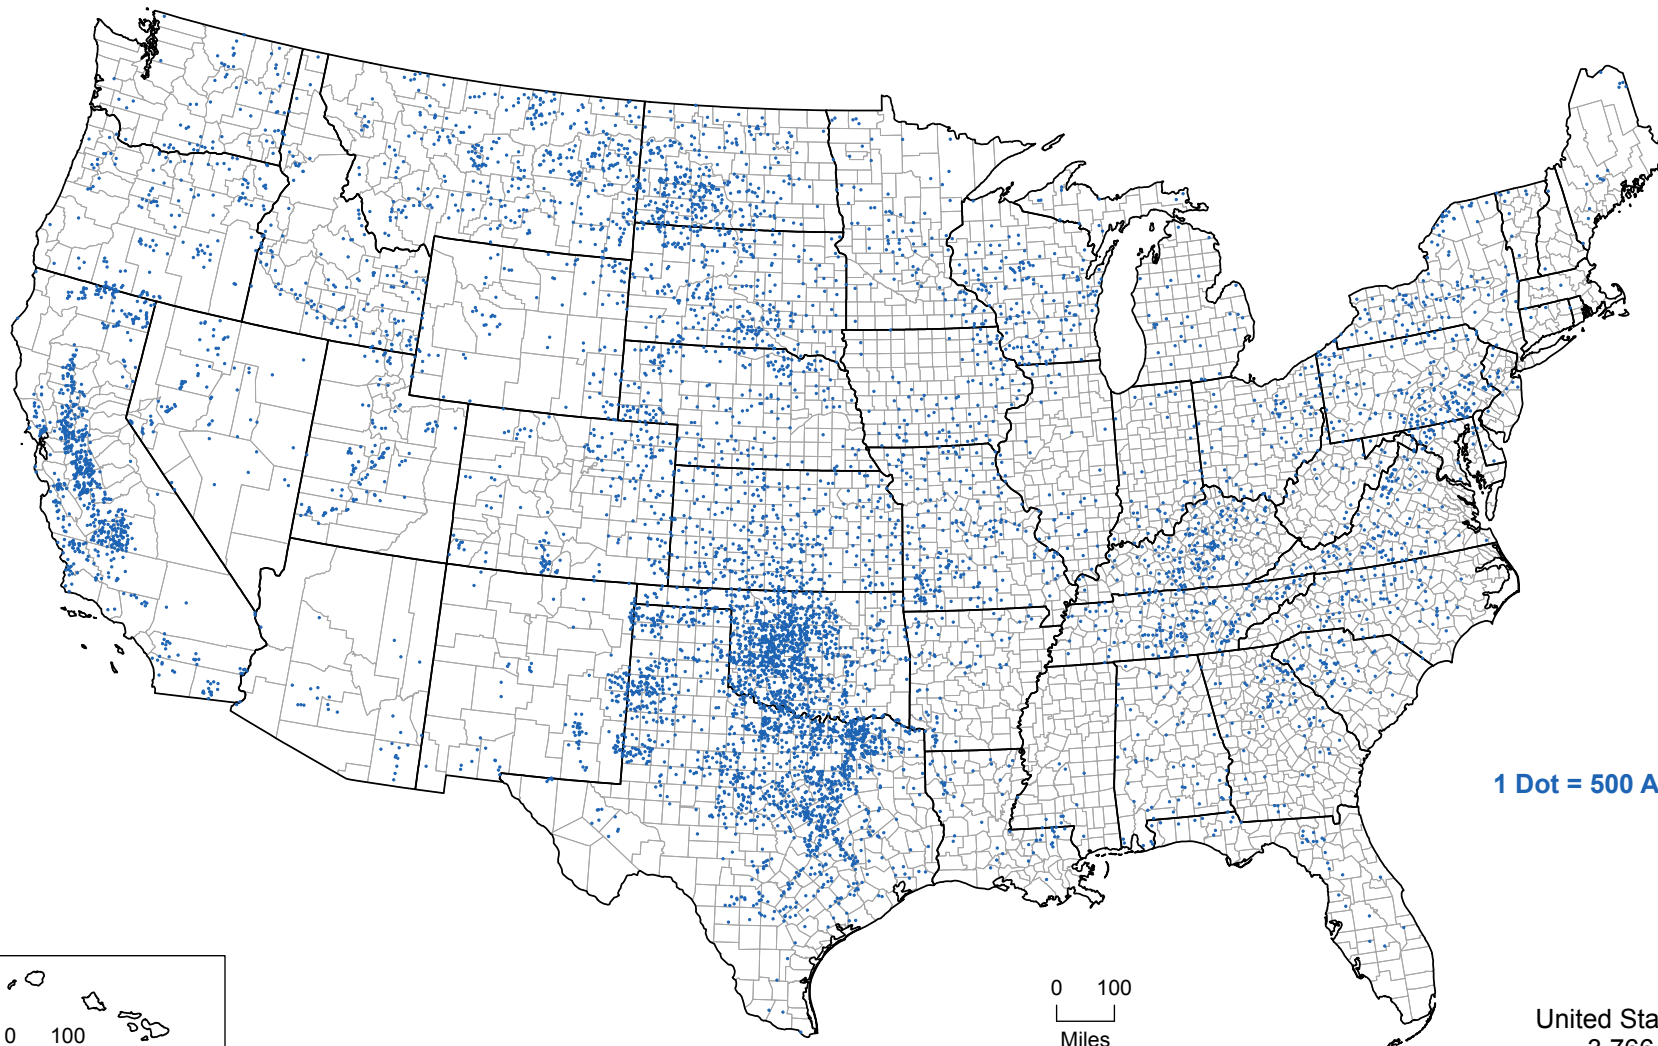

0 200
Miles

Small Grain Hay, Harvested Acres: 2012

1 Dot = 500 Acres

United States Total
3,766,465

0 100
Miles

12-M207
U.S. Department of Agriculture, National Agricultural Statistics Service

0 100
Miles