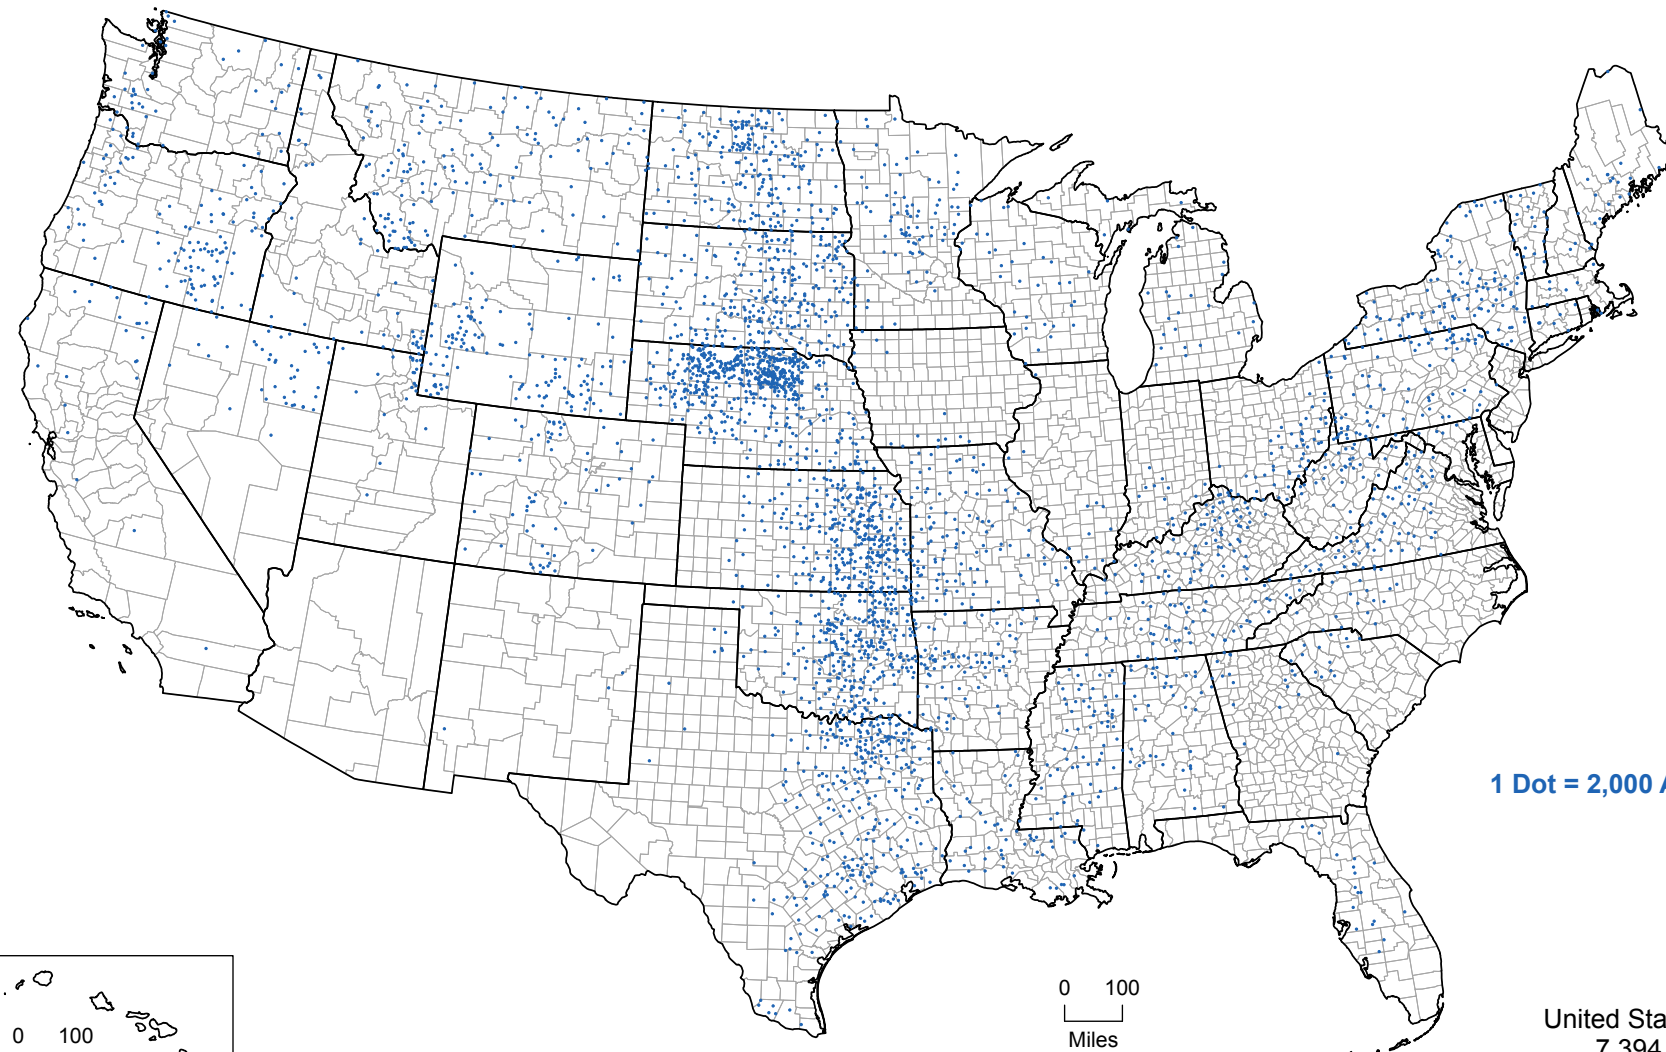

Wild Hay, Harvested Acres: 2012

0 200
Miles

1 Dot = 2,000 Acres

United States Total
7,394,688

0 100
Miles

12-M209
U.S. Department of Agriculture, National Agricultural Statistics Service

2012 Census of Agriculture