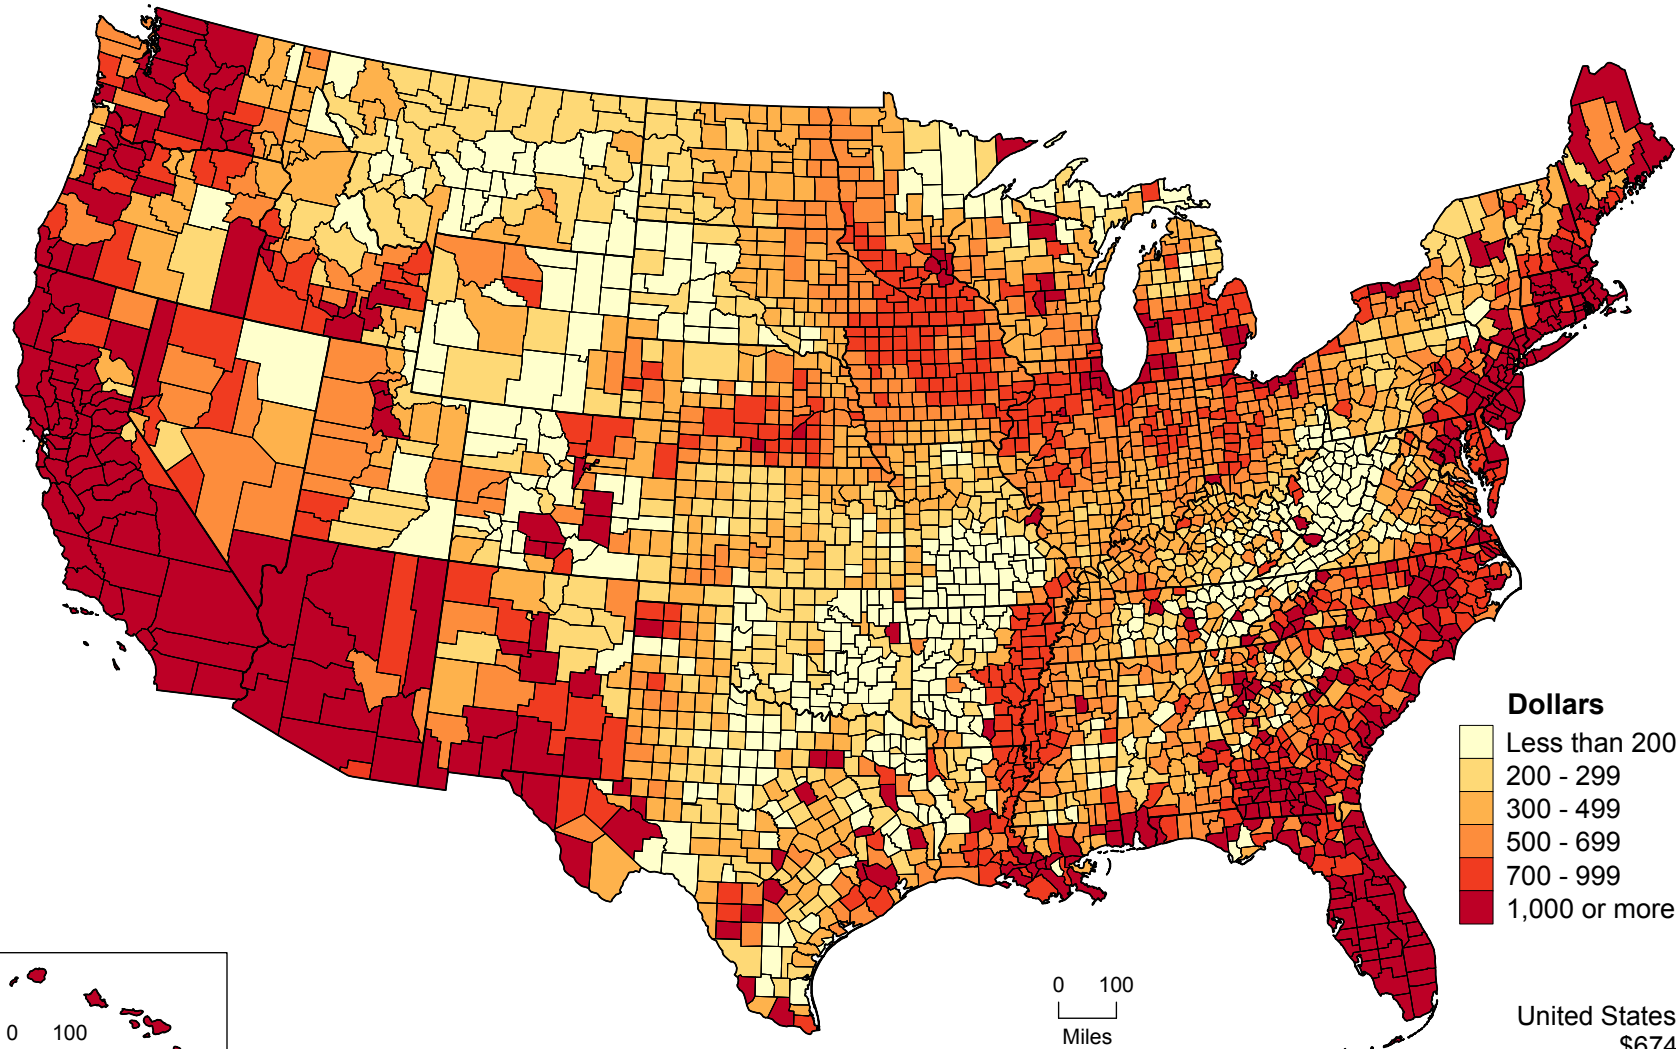

# Average Value of Crops Sold per Acre of Harvested Cropland: 2012

0 200  
Miles

### Dollars

United States Average  
\$674

2012 Census of Agriculture

0 100  
Miles