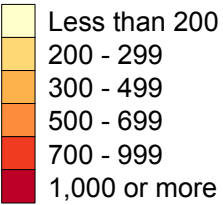

Average Value of Crops Sold per Acre of Harvested Cropland: 2012

0 200
Miles

Dollars

United States Average
$674

2012 Census of Agriculture

0 100
Miles