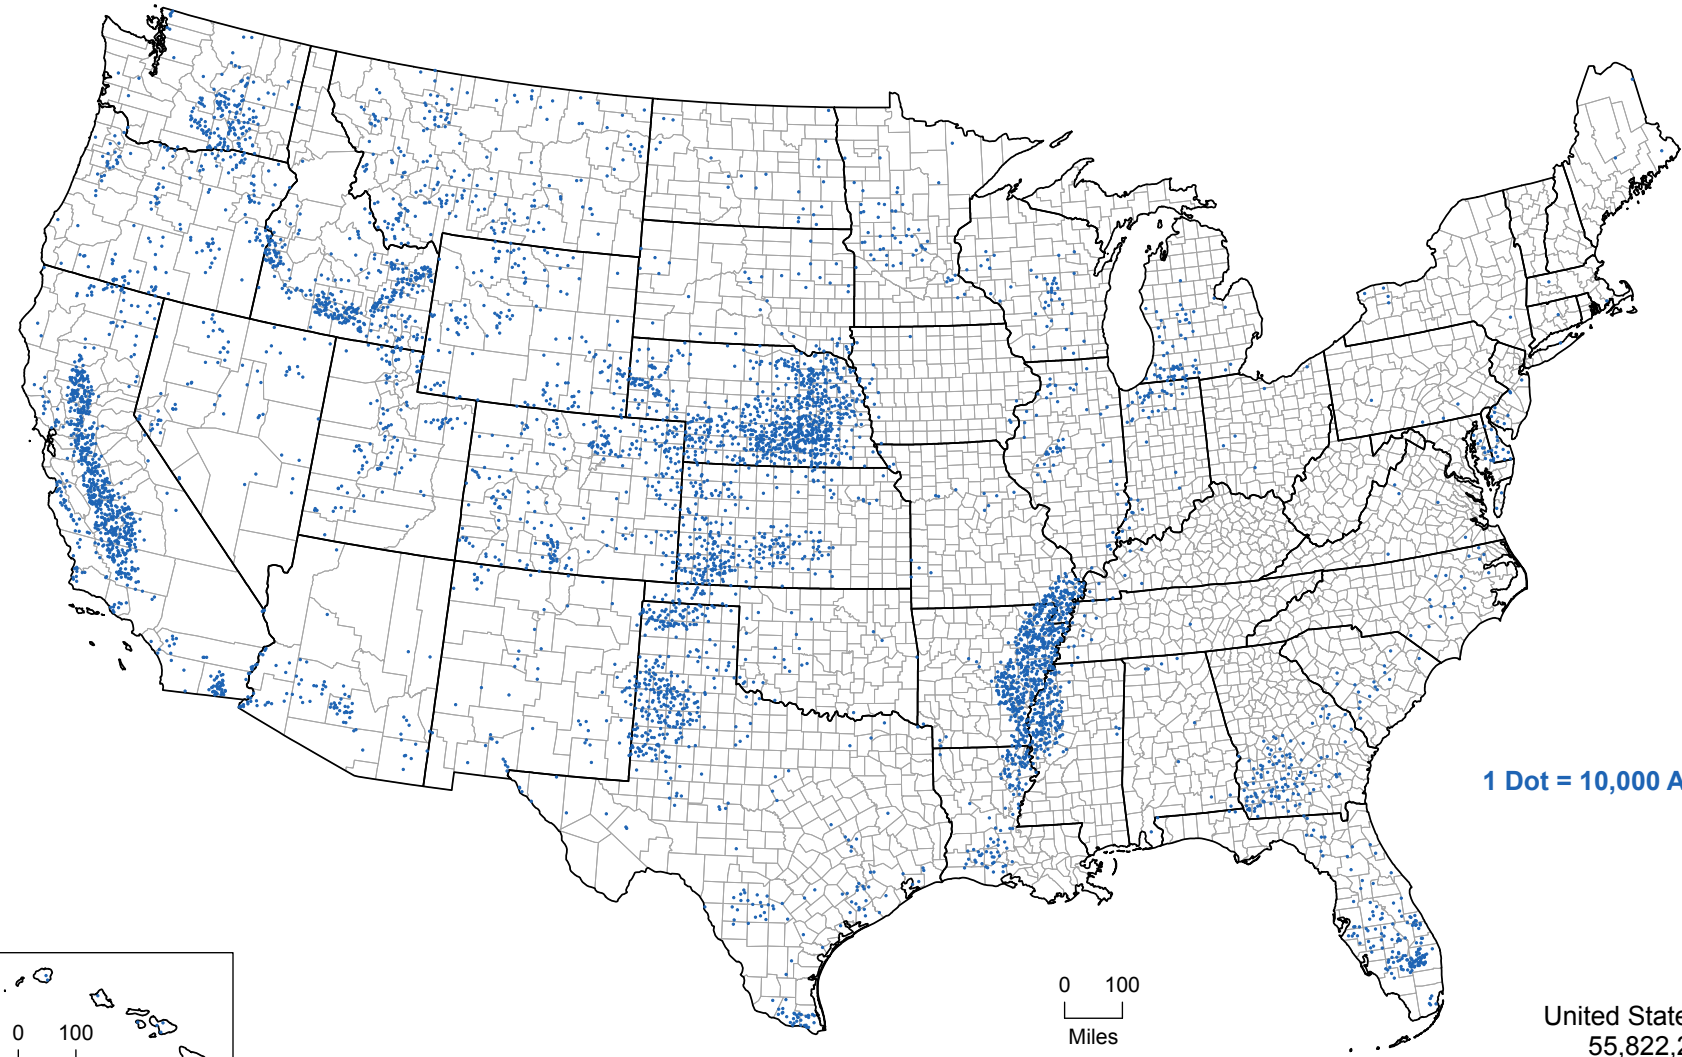

# Acres of Irrigated Land: 2012

1 Dot = 10,000 Acres

United States Total  
55,822,231

12-M080  
U.S. Department of Agriculture, National Agricultural Statistics Service

2012 Census of Agriculture