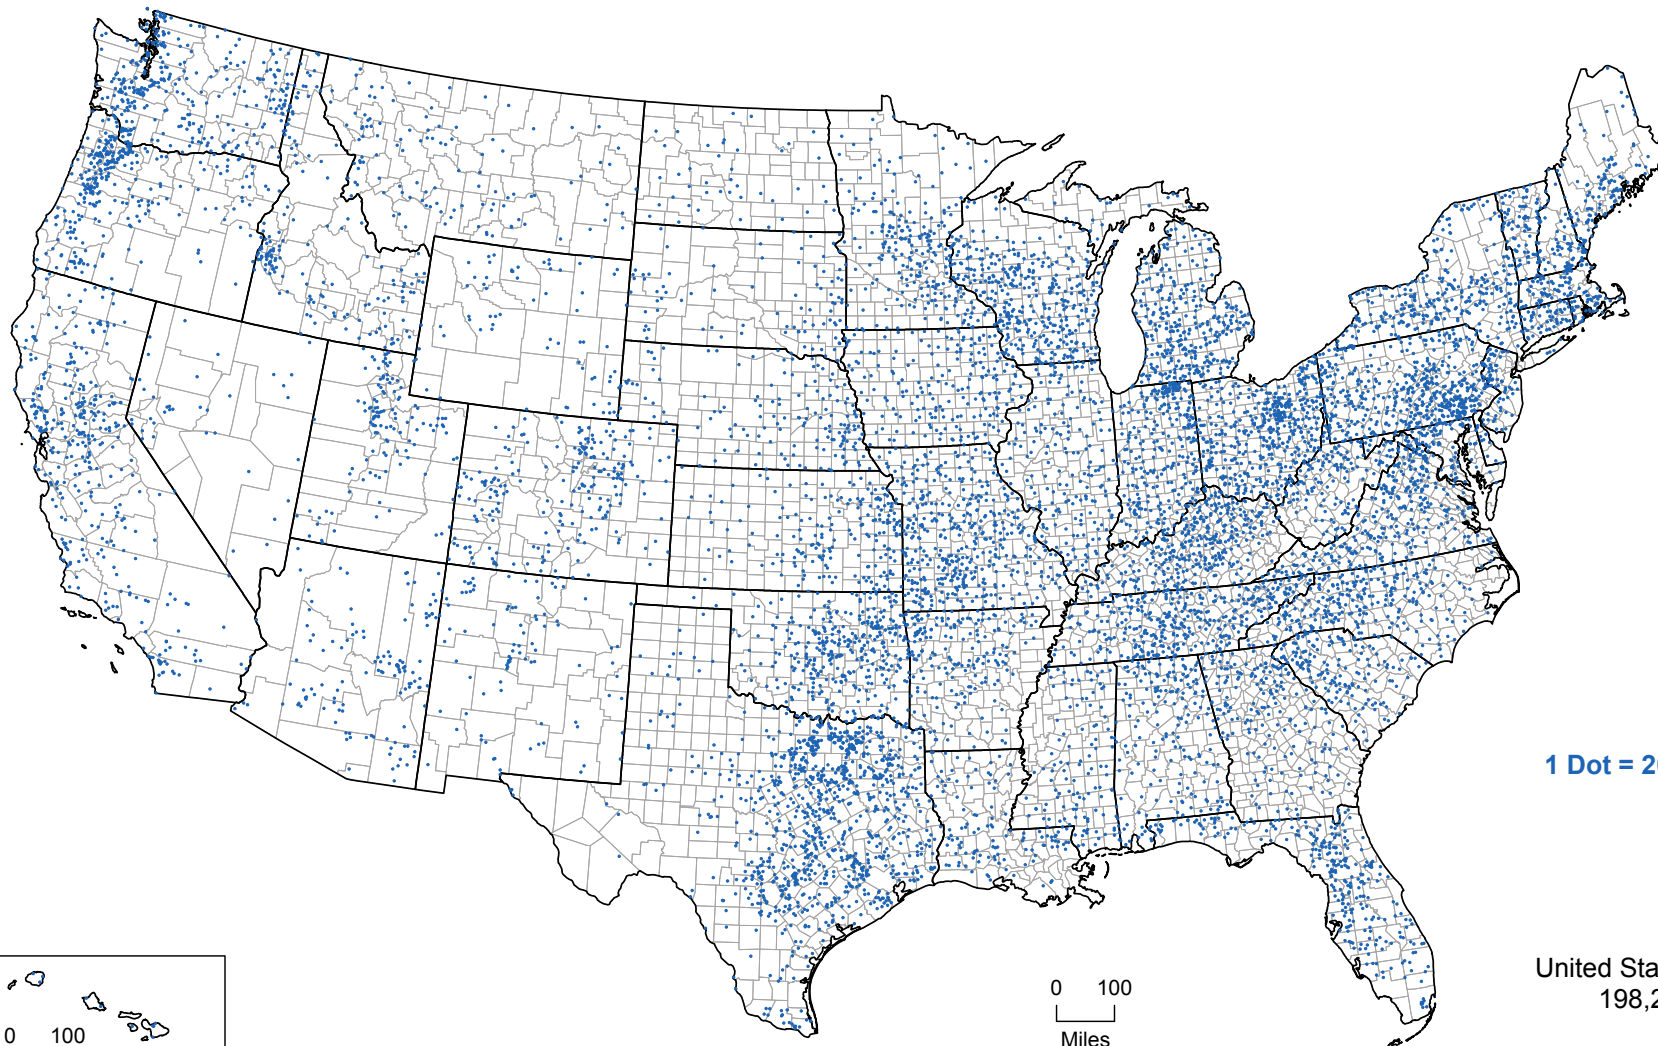

0 200  
Miles

## Farms with Layer Inventory on December 31, 2012

1 Dot = 20 Farms

United States Total  
198,272

0 100  
Miles

12-M401  
U.S. Department of Agriculture, National Agricultural Statistics Service