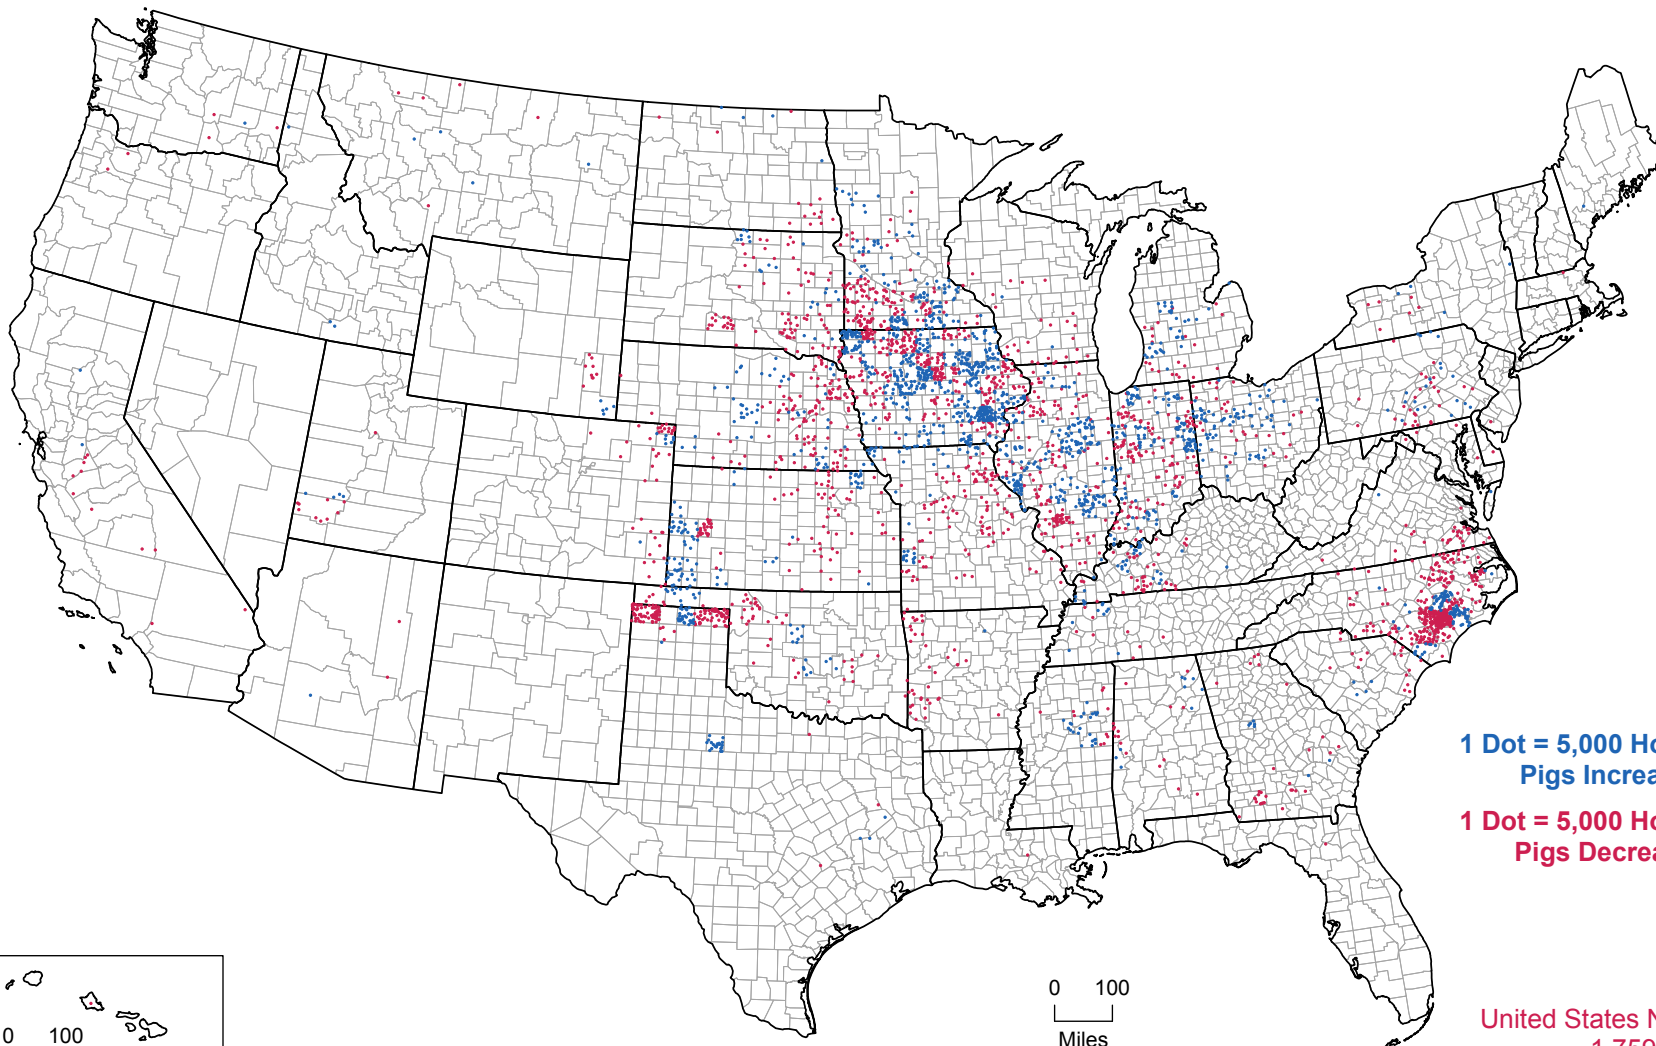

0 200  
Miles

## Hogs and Pigs - Change in Inventory: 2007 to 2012

1 Dot = 5,000 Hogs and Pigs Increase

1 Dot = 5,000 Hogs and Pigs Decrease

United States Net Decrease  
-1,759,533

0 100  
Miles

12-M149  
U.S. Department of Agriculture, National Agricultural Statistics Service