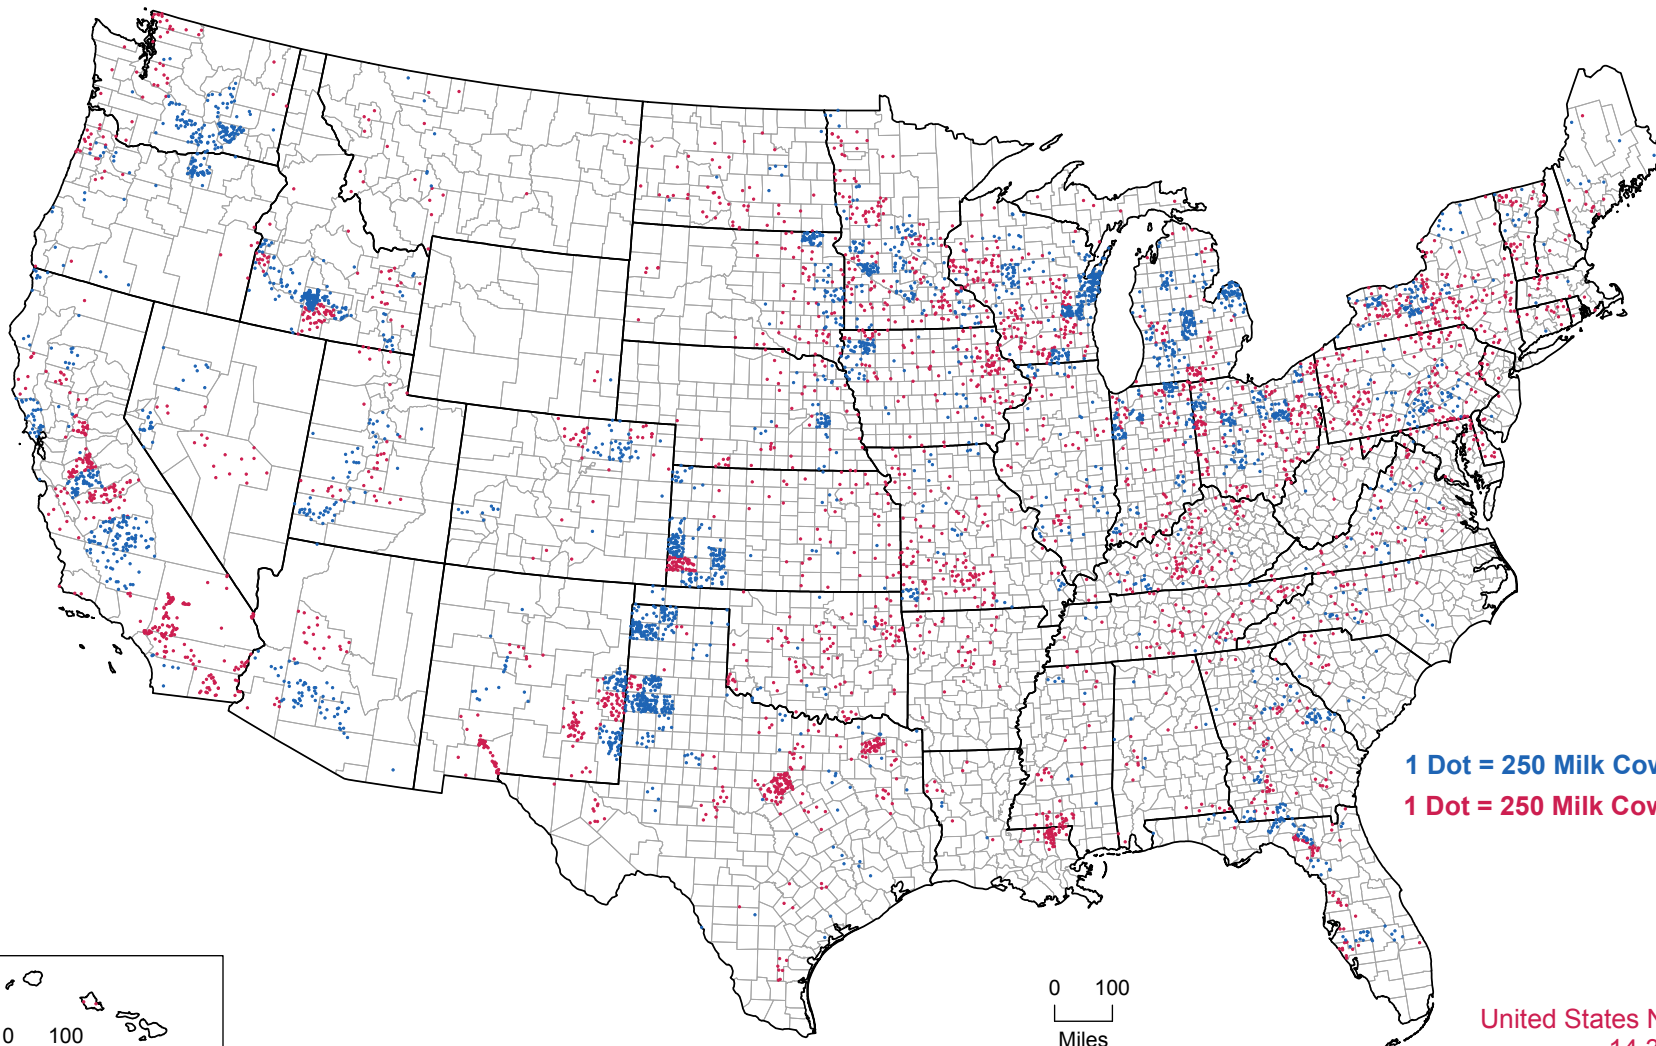

0 200  
Miles

## Milk Cows - Change in Inventory: 2007 to 2012

1 Dot = 250 Milk Cows Increase  
1 Dot = 250 Milk Cows Decrease

United States Net Decrease  
-14,302

0 100  
Miles

12-M140  
U.S. Department of Agriculture, National Agricultural Statistics Service