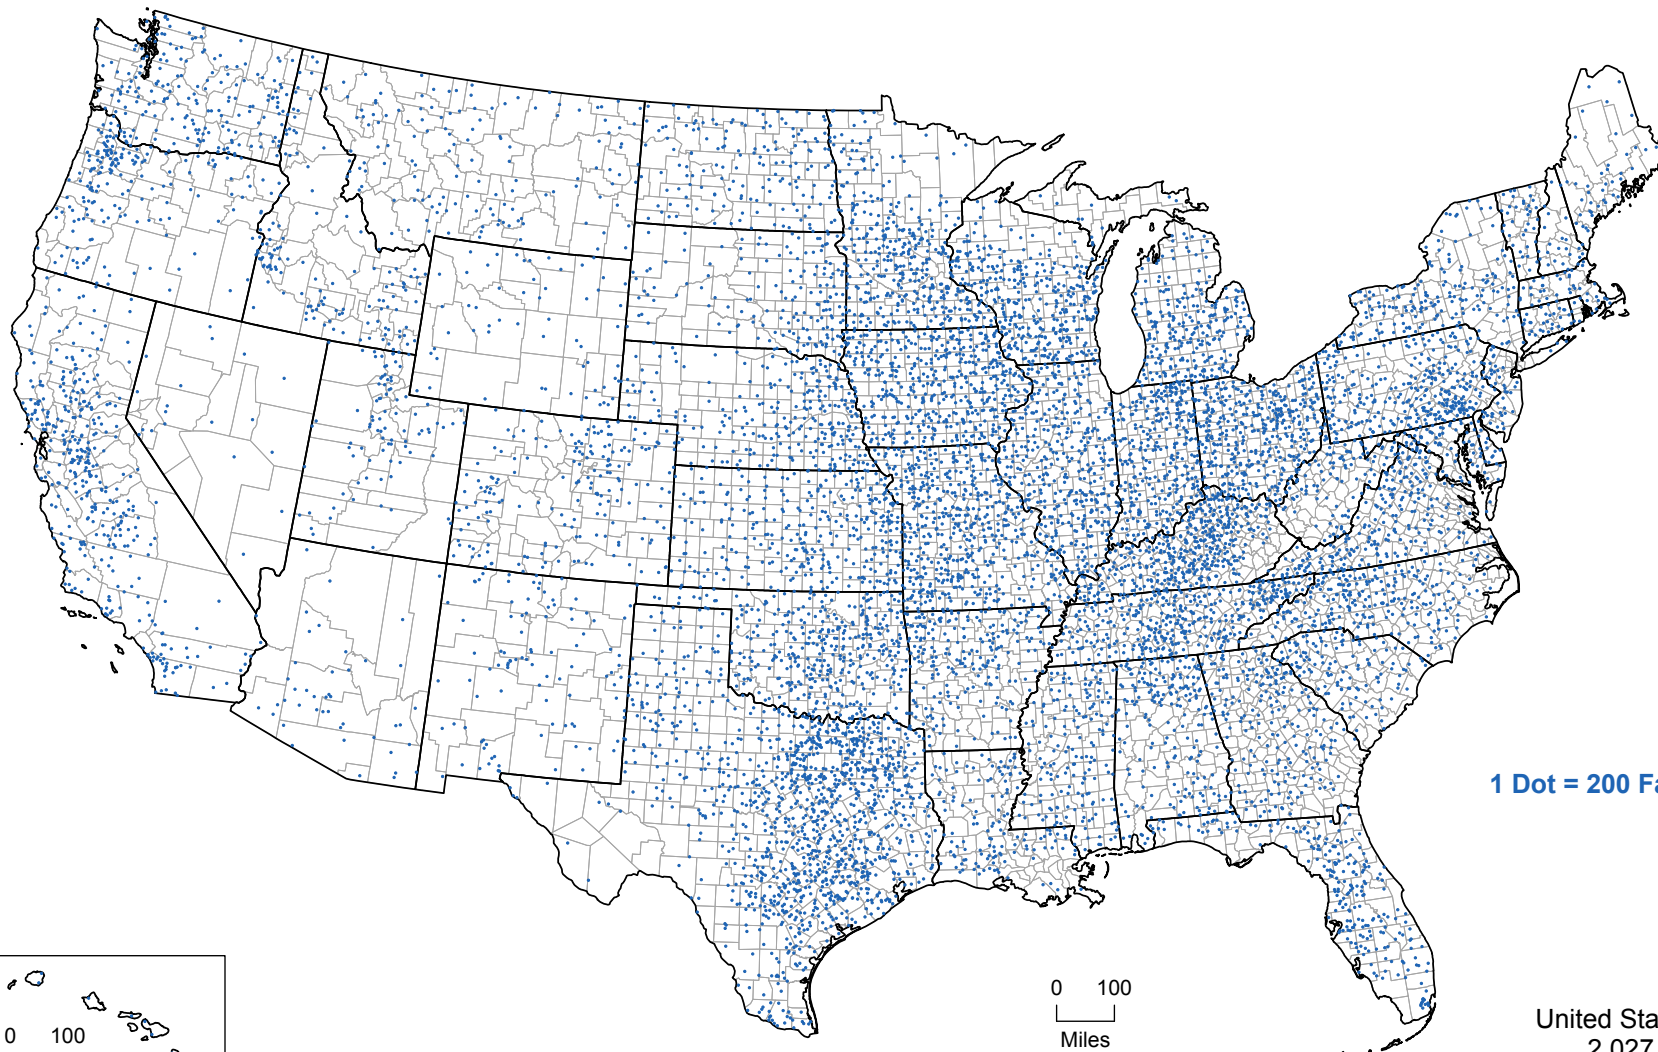

0 200
Miles

Number of Farms with White Operators: 2012

1 Dot = 200 Farms

United States Total
2,027,671

0 100
Miles

12-M131
U.S. Department of Agriculture, National Agricultural Statistics Service

0 100
Miles