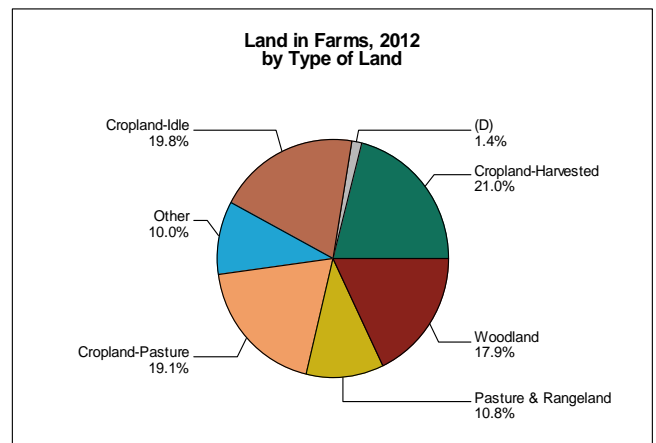

Barranquitas Municipio
Puerto Rico

	2012	2007	% change
Number of Farms	456	313	+ 46
Land in Farms	12,278 cuerdas	7,367 cuerdas	+ 67
Average Size of Farm	27 cuerdas	24 cuerdas	+ 12
Market Value of Products Sold	\$13,612,943	\$10,785,135	+ 26
Crop Sales \$8,710,894 (64 percent)			
Livestock Sales \$4,902,049 (36 percent)			
Average Per Farm	\$29,853	\$34,457	- 13
Government Payments	\$851,469	\$636,934	+ 34

Barranquitas Municipio – Puerto Rico

Ranked items among the 76 municipios, 2012

Item	Quantity	Island Rank	Universe ¹
MARKET VALUE OF AGRICULTURAL PRODUCTS SOLD (\$)			
Total value of agricultural products sold	13,612,943	9	76
Value of Value of crops sold	8,710,894	6	75
Value of livestock, poultry, and their products	4,902,049	15	75
VALUE OF SALES BY COMMODITY GROUP (\$)			
Nursery and greenhouse crops	1,814,602	5	64
Plantains	3,727,440	3	71
Coffee	105,857	20	55
Vegetables or melons	762,906	10	69
Fruit	649,537	8	68
Bananas	47,002	17	60
Root crops or tubers	1,442,014	1	63
Grains	63,138	18	60
Grasses	98,398	34	58
Poultry and eggs	4,305,364	2	63
Cattle and calves	244,024	42	75
Milk and other dairy products from cows sold	(D)	39	45
Hogs and pigs	(D)	13	61
Aquaculture	(D)	12	19
Other livestock and other livestock products	(D)	18	63
TOP LIVESTOCK INVENTORY ITEMS (number)			
Poultry	1,007,104	2	74
Hogs and Pigs	1,846	8	62
Cattle and Calves	1,657	47	75
Rabbits	884	4	57
Horses	234	15	76
TOP CROP ITEMS (cuerdas)			
Plantains	956	4	71
Grasses	328	31	60
Yams	241	1	41
Coffee	223	20	56
Vegetables	181	8	69