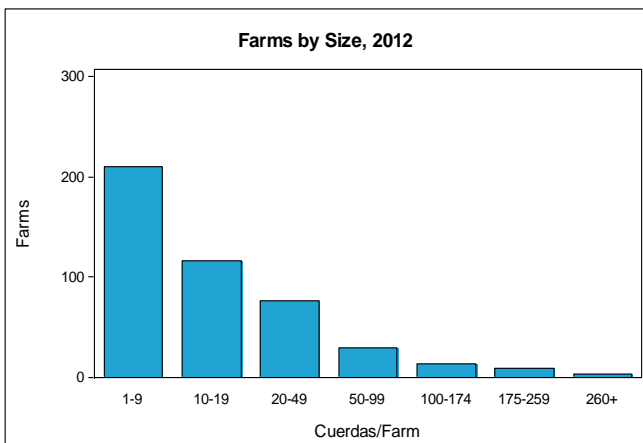

Barranquitas Municipio
Puerto Rico

	2012	2007	% change
Number of Farms	456	313	+ 46
Land in Farms	12,278 cuerdas	7,367 cuerdas	+ 67
Average Size of Farm	27 cuerdas	24 cuerdas	+ 12
Market Value of Products Sold	\$13,612,943	\$10,785,135	+ 26
Crop Sales \$8,710,894 (64 percent)			
Livestock Sales \$4,902,049 (36 percent)			
Average Per Farm	\$29,853	\$34,457	- 13
Government Payments	\$851,469	\$636,934	+ 34

Barranquitas Municipio – Puerto Rico

Ranked items among the 76 municipios, 2012

Item	Quantity	Island Rank	Universe ¹
MARKET VALUE OF AGRICULTURAL PRODUCTS SOLD (\$)			
Total value of agricultural products sold	13,612,943	9	76
Value of Value of crops sold	8,710,894	6	75
Value of livestock, poultry, and their products	4,902,049	15	75
VALUE OF SALES BY COMMODITY GROUP (\$)			
Nursery and greenhouse crops	1,814,602	5	64
Plantains	3,727,440	3	71
Coffee	105,857	20	55
Vegetables or melons	762,906	10	69
Fruit	649,537	8	68
Bananas	47,002	17	60
Root crops or tubers	1,442,014	1	63
Grains	63,138	18	60
Grasses	98,398	34	58
Poultry and eggs	4,305,364	2	63
Cattle and calves	244,024	42	75
Milk and other dairy products from cows sold	(D)	39	45
Hogs and pigs	(D)	13	61
Aquaculture	(D)	12	19
Other livestock and other livestock products	(D)	18	63
TOP LIVESTOCK INVENTORY ITEMS (number)			
Poultry	1,007,104	2	74
Hogs and Pigs	1,846	8	62
Cattle and Calves	1,657	47	75
Rabbits	884	4	57
Horses	234	15	76
TOP CROP ITEMS (cuerdas)			
Plantains	956	4	71
Grasses	328	31	60
Yams	241	1	41
Coffee	223	20	56
Vegetables	181	8	69