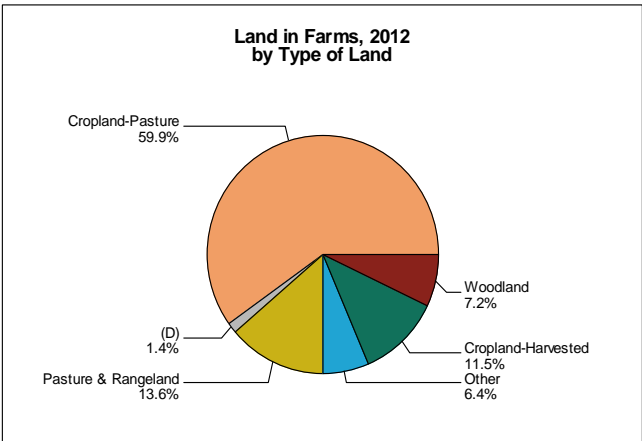

2012 CENSUS OF AGRICULTURE

MUNICIPIO PROFILE

Quebradillas Municipio Puerto Rico

	2012	2007	% change
Number of Farms	61	125	- 51
Land in Farms	3,833 cuerdas	4,358 cuerdas	- 12
Average Size of Farm	63 cuerdas	35 cuerdas	+ 80
Market Value of Products Sold	\$9,459,705	\$9,547,285	- 1
Crop Sales (D)			
Livestock Sales \$9,135,581 (97 percent)			
Average Per Farm	\$155,077	\$76,378	+ 103
Government Payments	(D)	\$371,573	

Quebradillas Municipio – Puerto Rico

Ranked items among the 76 municipios, 2012

Item	Quantity	Island Rank	Universe ¹
MARKET VALUE OF AGRICULTURAL PRODUCTS SOLD (\$)			
Total value of agricultural products sold	9,459,705	17	76
Value of Value of crops sold	(D)	67	75
Value of livestock, poultry, and their products	9,135,581	7	75
VALUE OF SALES BY COMMODITY GROUP (\$)			
Nursery and greenhouse crops	(D)	50	64
Plantains	81,800	57	71
Coffee	(D)	55	55
Vegetables or melons	(D)	61	69
Fruit	6,968	61	68
Bananas	(D)	45	60
Root crops or tubers	79,300	25	63
Grains	4,500	46	60
Grasses	69,353	36	58
Poultry and eggs	(D)	15	63
Cattle and calves	394,429	28	75
Milk and other dairy products from cows sold	8,317,917	6	45
Hogs and pigs	(D)	58	61
Aquaculture	-	-	-
Other livestock and other livestock products	6,110	48	63
TOP LIVESTOCK INVENTORY ITEMS (number)			
Poultry	(D)	16	74
Cattle and Calves	4,895	13	75
Goats	94	20	59
Sheep	89	30	63
Horses	(D)	56	76
TOP CROP ITEMS (cuerdas)			
Grasses	320	32	60
Plantains	(D)	50	71
Lawn Grass(Sod)	(D)	18	24
Yams	7	20	41
Grapefruit	(D)	16	45