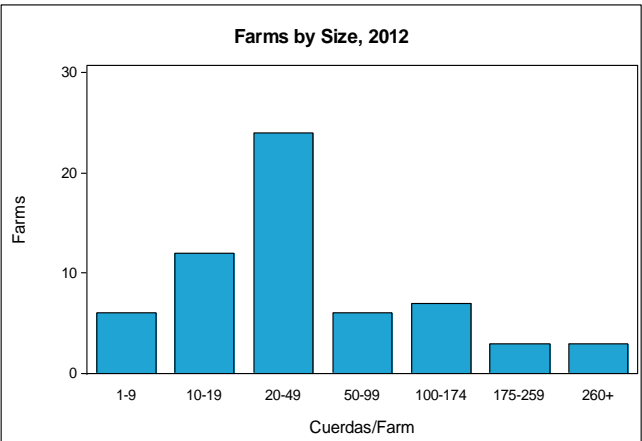

2012 CENSUS OF AGRICULTURE

MUNICIPIO PROFILE

Quebradillas Municipio Puerto Rico

	2012	2007	% change
Number of Farms	61	125	- 51
Land in Farms	3,833 cuerdas	4,358 cuerdas	- 12
Average Size of Farm	63 cuerdas	35 cuerdas	+ 80
Market Value of Products Sold	\$9,459,705	\$9,547,285	- 1
Crop Sales (D)			
Livestock Sales \$9,135,581 (97 percent)			
Average Per Farm	\$155,077	\$76,378	+ 103
Government Payments	(D)	\$371,573	

Quebradillas Municipio – Puerto Rico

Ranked items among the 76 municipios, 2012

Item	Quantity	Island Rank	Universe ¹
MARKET VALUE OF AGRICULTURAL PRODUCTS SOLD (\$)			
Total value of agricultural products sold	9,459,705	17	76
Value of Value of crops sold	(D)	67	75
Value of livestock, poultry, and their products	9,135,581	7	75
VALUE OF SALES BY COMMODITY GROUP (\$)			
Nursery and greenhouse crops	(D)	50	64
Plantains	81,800	57	71
Coffee	(D)	55	55
Vegetables or melons	(D)	61	69
Fruit	6,968	61	68
Bananas	(D)	45	60
Root crops or tubers	79,300	25	63
Grains	4,500	46	60
Grasses	69,353	36	58
Poultry and eggs	(D)	15	63
Cattle and calves	394,429	28	75
Milk and other dairy products from cows sold	8,317,917	6	45
Hogs and pigs	(D)	58	61
Aquaculture	-	-	-
Other livestock and other livestock products	6,110	48	63
TOP LIVESTOCK INVENTORY ITEMS (number)			
Poultry	(D)	16	74
Cattle and Calves	4,895	13	75
Goats	94	20	59
Sheep	89	30	63
Horses	(D)	56	76
TOP CROP ITEMS (cuerdas)			
Grasses	320	32	60
Plantains	(D)	50	71
Lawn Grass(Sod)	(D)	18	24
Yams	7	20	41
Grapefruit	(D)	16	45