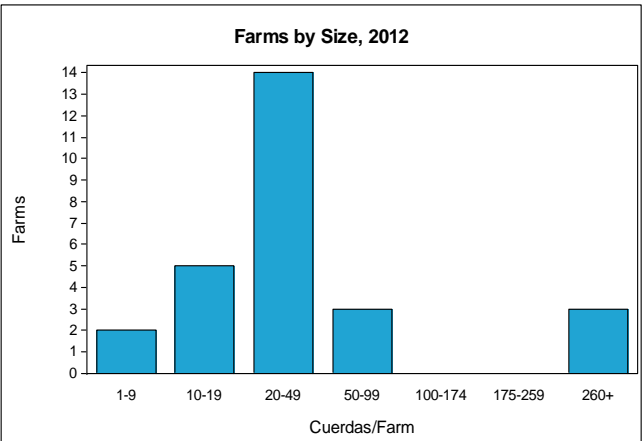

2012 CENSUS OF AGRICULTURE

MUNICIPIO PROFILE

Vieques Municipio Puerto Rico

	2012	2007	% change
Number of Farms	27	48	- 44
Land in Farms	2,052 cuerdas	1,760 cuerdas	+ 17
Average Size of Farm	76 cuerdas	37 cuerdas	+ 105
Market Value of Products Sold	\$640,901	\$149,369	+ 329
Crop Sales \$394,715 (62 percent)			
Livestock Sales \$246,186 (38 percent)			
Average Per Farm	\$23,737	\$3,112	+ 663
Government Payments	(D)	(D)	

Vieques Municipio – Puerto Rico

Ranked items among the 76 municipios, 2012

Item	Quantity	Island Rank	Universe ¹
MARKET VALUE OF AGRICULTURAL PRODUCTS SOLD (\$)			
Total value of agricultural products sold	640,901	73	76
Value of Value of crops sold	394,715	65	75
Value of livestock, poultry, and their products	246,186	65	75
VALUE OF SALES BY COMMODITY GROUP (\$)			
Nursery and greenhouse crops	-	-	-
Plantains	(D)	67	71
Coffee	-	-	-
Vegetables or melons	46,180	47	69
Fruit	(D)	57	68
Bananas	(D)	50	60
Root crops or tubers	(D)	56	63
Grains	-	-	-
Grasses	316,067	15	58
Poultry and eggs	(D)	54	63
Cattle and calves	156,067	59	75
Milk and other dairy products from cows sold	(D)	42	45
Hogs and pigs	(D)	54	61
Aquaculture	-	-	-
Other livestock and other livestock products	(D)	60	63
TOP LIVESTOCK INVENTORY ITEMS (number)			
Cattle and Calves	688	62	75
Poultry	380	52	74
Horses	40	50	76
Hogs and Pigs	(D)	58	62
Sheep	(D)	49	63
TOP CROP ITEMS (cuerdas)			
Grasses	619	16	60
Vegetables	10	49	69
Oranges	(D)	66	70
Plantains	(D)	70	71
Dasheens	(D)	27	34