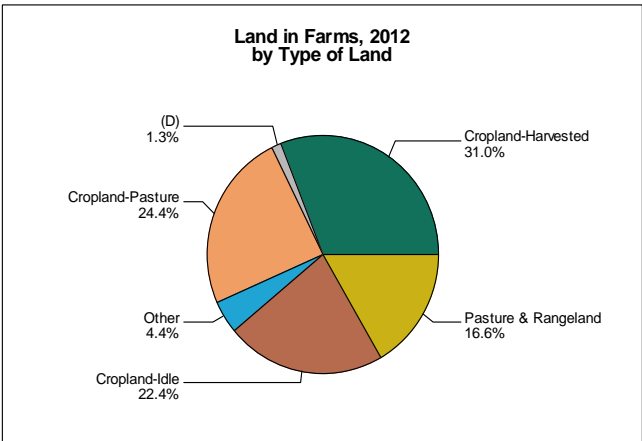

2012 CENSUS OF AGRICULTURE

MUNICIPIO PROFILE

Vieques Municipio Puerto Rico

	2012	2007	% change
Number of Farms	27	48	- 44
Land in Farms	2,052 cuerdas	1,760 cuerdas	+ 17
Average Size of Farm	76 cuerdas	37 cuerdas	+ 105
Market Value of Products Sold	\$640,901	\$149,369	+ 329
Crop Sales \$394,715 (62 percent)			
Livestock Sales \$246,186 (38 percent)			
Average Per Farm	\$23,737	\$3,112	+ 663
Government Payments	(D)	(D)	

Vieques Municipio – Puerto Rico

Ranked items among the 76 municipios, 2012

Item	Quantity	Island Rank	Universe ¹
MARKET VALUE OF AGRICULTURAL PRODUCTS SOLD (\$)			
Total value of agricultural products sold	640,901	73	76
Value of Value of crops sold	394,715	65	75
Value of livestock, poultry, and their products	246,186	65	75
VALUE OF SALES BY COMMODITY GROUP (\$)			
Nursery and greenhouse crops	-	-	-
Plantains	(D)	67	71
Coffee	-	-	-
Vegetables or melons	46,180	47	69
Fruit	(D)	57	68
Bananas	(D)	50	60
Root crops or tubers	(D)	56	63
Grains	-	-	-
Grasses	316,067	15	58
Poultry and eggs	(D)	54	63
Cattle and calves	156,067	59	75
Milk and other dairy products from cows sold	(D)	42	45
Hogs and pigs	(D)	54	61
Aquaculture	-	-	-
Other livestock and other livestock products	(D)	60	63
TOP LIVESTOCK INVENTORY ITEMS (number)			
Cattle and Calves	688	62	75
Poultry	380	52	74
Horses	40	50	76
Hogs and Pigs	(D)	58	62
Sheep	(D)	49	63
TOP CROP ITEMS (cuerdas)			
Grasses	619	16	60
Vegetables	10	49	69
Oranges	(D)	66	70
Plantains	(D)	70	71
Dasheens	(D)	27	34