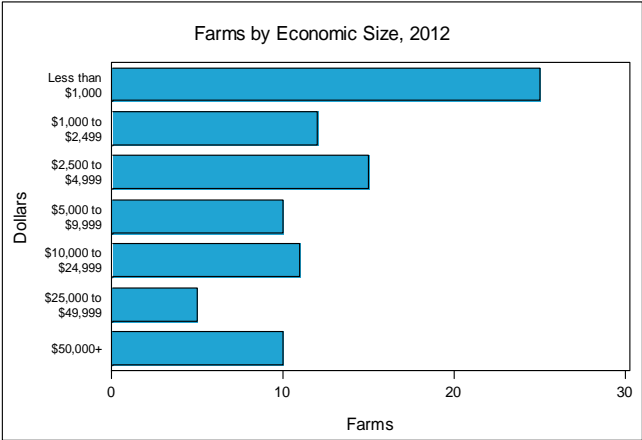

Farms with Women Principal Operators