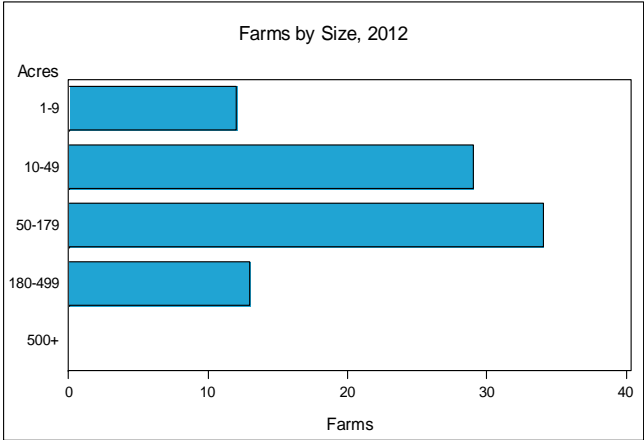

Farms with Women Principal Operators