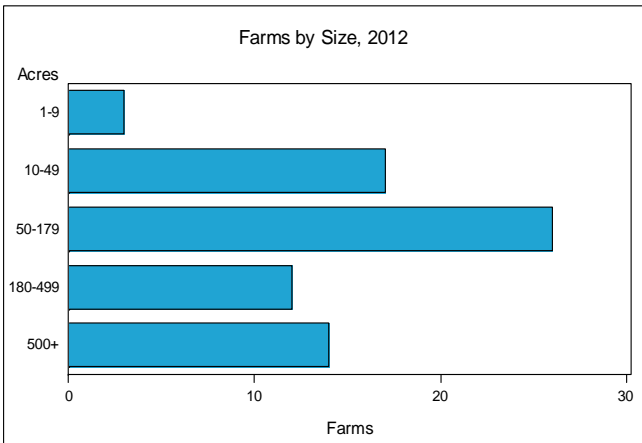

Farms with Women Principal Operators