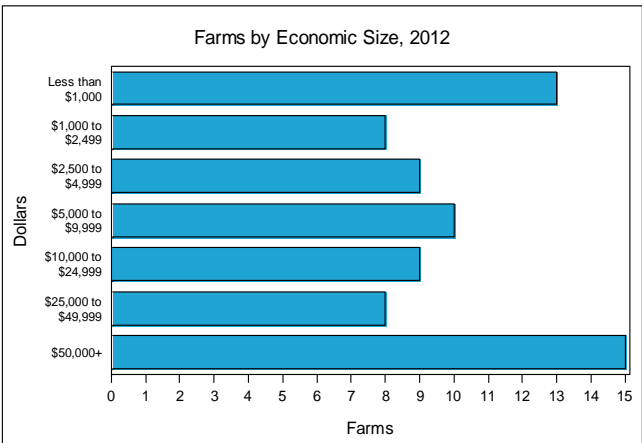

Farms with Women Principal Operators