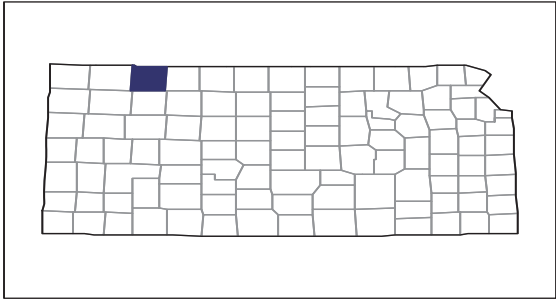

2012 CENSUS OF AGRICULTURE

RACE / ETHNICITY / GENDER PROFILE

Decatur County - Kansas Farms with Women Principal Operators Compared with All Farms

Data are not available at this geographic level for farms with Women Principal Operators.

2012 CENSUS OF AGRICULTURE

RACE / ETHNICITY / GENDER PROFILE

Decatur County - Kansas Farms with Spanish, Hispanic, or Latino Operators Compared with All Farms

Data are not available at this geographic level for farms with Spanish, Hispanic, or Latino Operators.