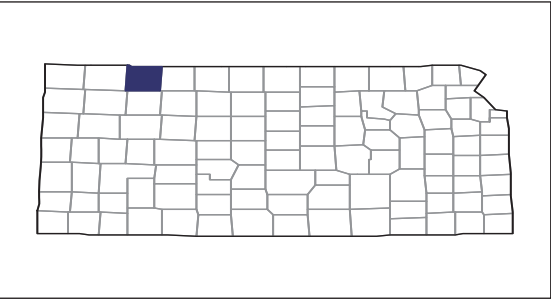

2012 CENSUS OF AGRICULTURE

RACE / ETHNICITY / GENDER PROFILE

Decatur County - Kansas Farms with Women Principal Operators Compared with All Farms

Data are not available at this geographic level for farms with Women Principal Operators.

2012 CENSUS OF AGRICULTURE

RACE / ETHNICITY / GENDER PROFILE

Decatur County - Kansas Farms with Spanish, Hispanic, or Latino Operators Compared with All Farms

Data are not available at this geographic level for farms with Spanish, Hispanic, or Latino Operators.