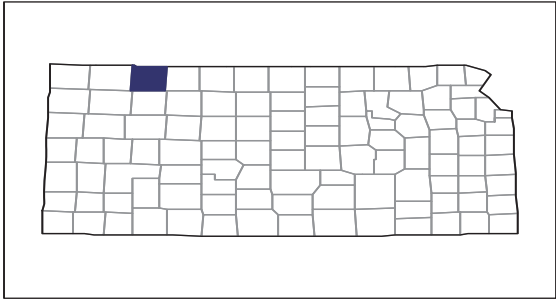

US Department of Agriculture
National Agricultural Statistics Service

www.agcensus.usda.gov

2012 CENSUS OF AGRICULTURE

RACE / ETHNICITY / GENDER PROFILE

Decatur County - Kansas Farms with Asian Operators Compared with All Farms

Data are not available at this geographic level for farms with Asian Operators.

2012 CENSUS OF AGRICULTURE

RACE / ETHNICITY / GENDER PROFILE

Decatur County - Kansas Farms with Black or African American Operators Compared with All Farms