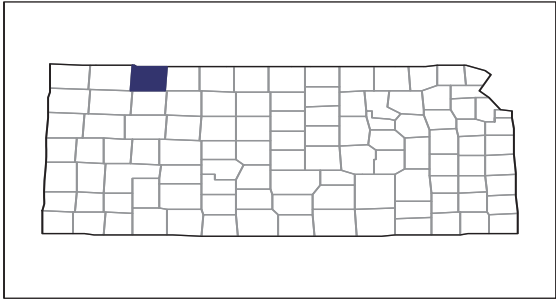

2012 CENSUS OF AGRICULTURE

RACE / ETHNICITY / GENDER PROFILE

Decatur County - Kansas Farms with Women Principal Operators Compared with All Farms

Data are not available at this geographic level for farms with Women Principal Operators.

2012 CENSUS OF AGRICULTURE

RACE / ETHNICITY / GENDER PROFILE

Decatur County - Kansas Farms with Spanish, Hispanic, or Latino Operators Compared with All Farms

Data are not available at this geographic level for farms with Spanish, Hispanic, or Latino Operators.

2012 CENSUS OF AGRICULTURE

RACE / ETHNICITY / GENDER PROFILE

Decatur County - Kansas Farms with American Indian or Alaska Native Operators Compared with All Farms

Data are not available at this geographic level for farms with American Indian or Alaska Native Operators.