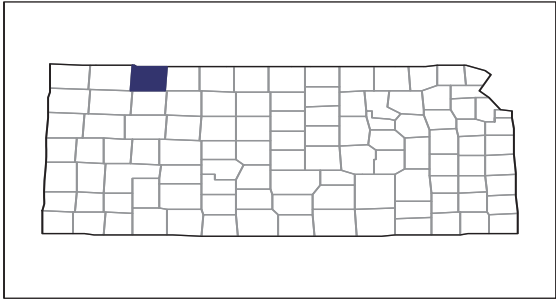

2012 CENSUS OF AGRICULTURE

RACE / ETHNICITY / GENDER PROFILE

Decatur County - Kansas Farms with White Operators Compared with All Farms

Data are not available at this geographic level for farms with White Operators.