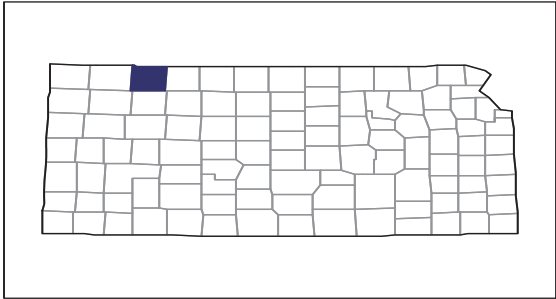

2012 CENSUS OF AGRICULTURE

RACE / ETHNICITY / GENDER PROFILE

Decatur County - Kansas Farms with Native Hawaiian or Other Pacific Islander Operators Compared with All Farms

Data are not available at this geographic level for farms with Native Hawaiian or Other Pacific Islander Operators.