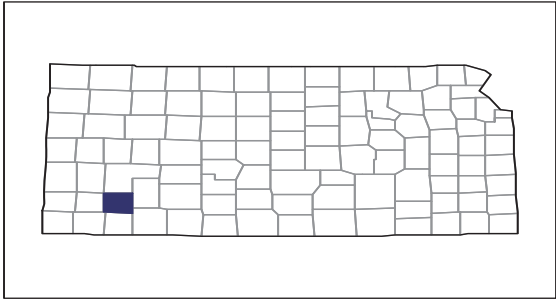

2012 CENSUS OF AGRICULTURE

RACE / ETHNICITY / GENDER PROFILE

Haskell County - Kansas Farms with Women Principal Operators Compared with All Farms

Data are not available at this geographic level for farms with Women Principal Operators.

2012 CENSUS OF AGRICULTURE

RACE / ETHNICITY / GENDER PROFILE

Haskell County - Kansas Farms with Spanish, Hispanic, or Latino Operators Compared with All Farms

Data are not available at this geographic level for farms with Spanish, Hispanic, or Latino Operators.

2012 CENSUS OF AGRICULTURE

RACE / ETHNICITY / GENDER PROFILE

Haskell County - Kansas Farms with White Operators Compared with All Farms

Data are not available at this geographic level for farms with White Operators.