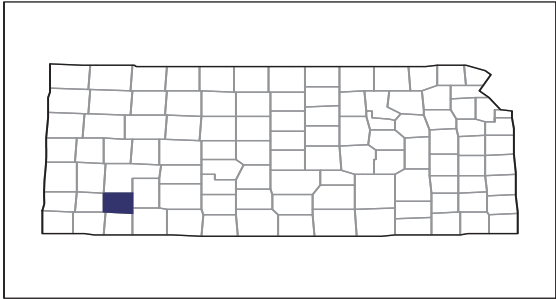

2012 CENSUS OF AGRICULTURE

RACE / ETHNICITY / GENDER PROFILE

Haskell County - Kansas Farms with Native Hawaiian or Other Pacific Islander Operators Compared with All Farms

Data are not available at this geographic level for farms with Native Hawaiian or Other Pacific Islander Operators.