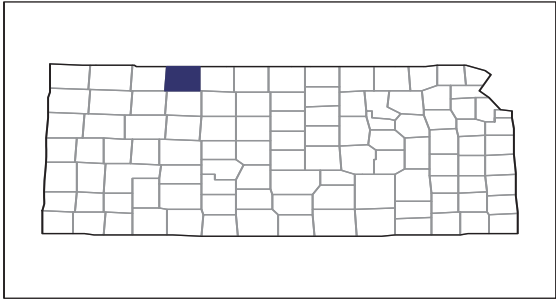

2012 CENSUS OF AGRICULTURE

RACE / ETHNICITY / GENDER PROFILE

Norton County - Kansas Farms with Native Hawaiian or Other Pacific Islander Operators Compared with All Farms

Data are not available at this geographic level for farms with Native Hawaiian or Other Pacific Islander Operators.