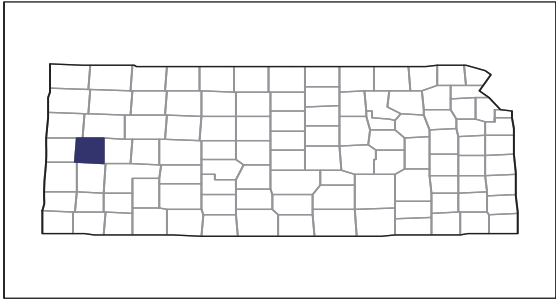

2012 CENSUS OF AGRICULTURE

RACE / ETHNICITY / GENDER PROFILE

Wichita County - Kansas Farms with Native Hawaiian or Other Pacific Islander Operators Compared with All Farms

Data are not available at this geographic level for farms with Native Hawaiian or Other Pacific Islander Operators.