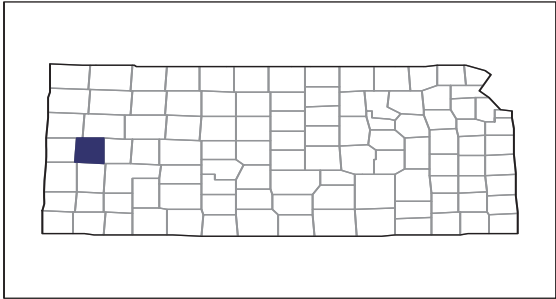

2012 CENSUS OF AGRICULTURE

RACE / ETHNICITY / GENDER PROFILE

Wichita County - Kansas Farms with Women Principal Operators Compared with All Farms

Data are not available at this geographic level for farms with Women Principal Operators.

2012 CENSUS OF AGRICULTURE

RACE / ETHNICITY / GENDER PROFILE

Wichita County - Kansas Farms with Spanish, Hispanic, or Latino Operators Compared with All Farms

Data are not available at this geographic level for farms with Spanish, Hispanic, or Latino Operators.

2012 CENSUS OF AGRICULTURE

RACE / ETHNICITY / GENDER PROFILE

Wichita County - Kansas Farms with White Operators Compared with All Farms

Data are not available at this geographic level for farms with White Operators.