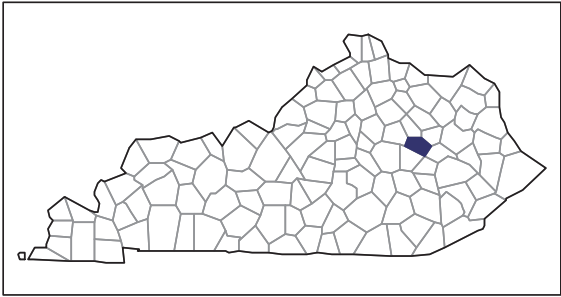

2012 CENSUS OF AGRICULTURE

RACE / ETHNICITY / GENDER PROFILE

Powell County - Kentucky Farms with Women Principal Operators Compared with All Farms

Data are not available at this geographic level for farms with Women Principal Operators.

2012 CENSUS OF AGRICULTURE

RACE / ETHNICITY / GENDER PROFILE

Powell County - Kentucky Farms with White Operators Compared with All Farms

Data are not available at this geographic level for farms with White Operators.