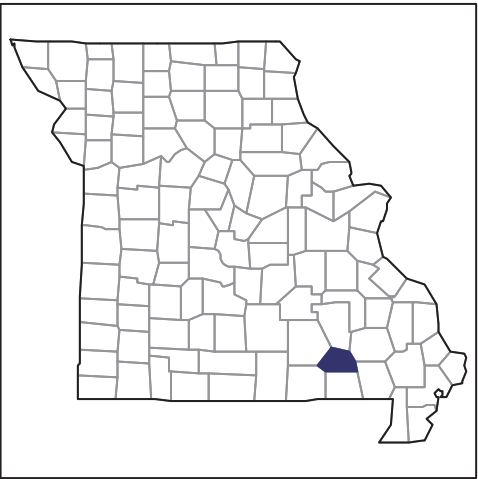

2012 CENSUS OF AGRICULTURE

RACE / ETHNICITY / GENDER PROFILE

Carter County - Missouri Farms with White Operators Compared with All Farms

Data are not available at this geographic level for farms with White Operators.