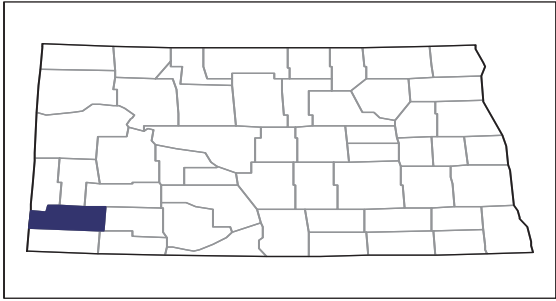

2012 CENSUS OF AGRICULTURE

RACE / ETHNICITY / GENDER PROFILE

Slope County - North Dakota Farms with Native Hawaiian or Other Pacific Islander Operators Compared with All Farms

Data are not available at this geographic level for farms with Native Hawaiian or Other Pacific Islander Operators.