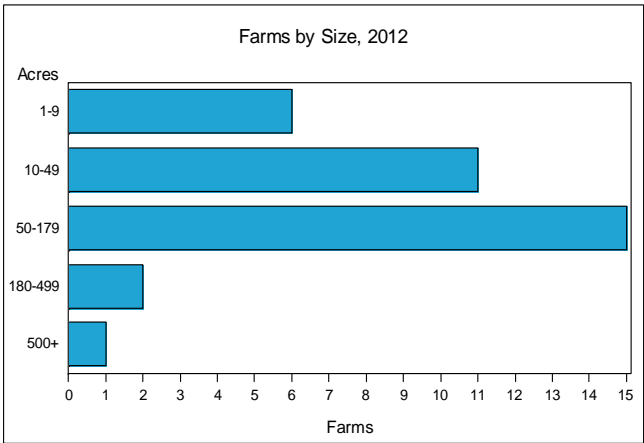

Farms with Women Principal Operators