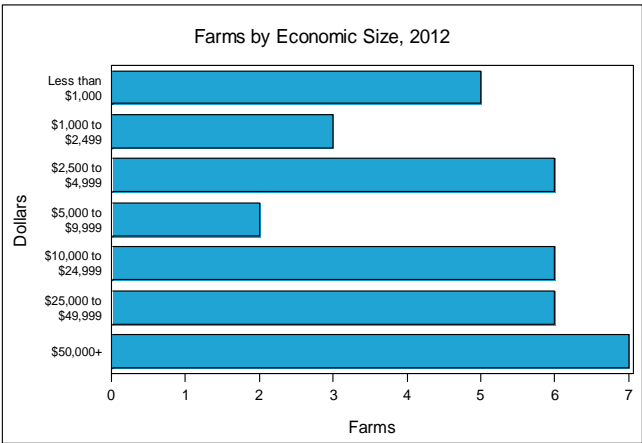

Farms with Women Principal Operators