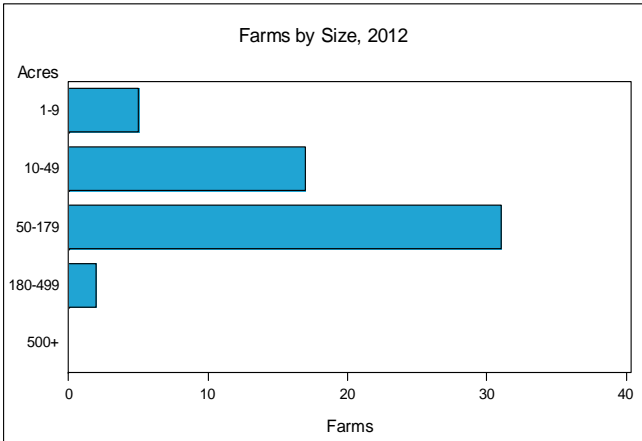

Farms with Women Principal Operators