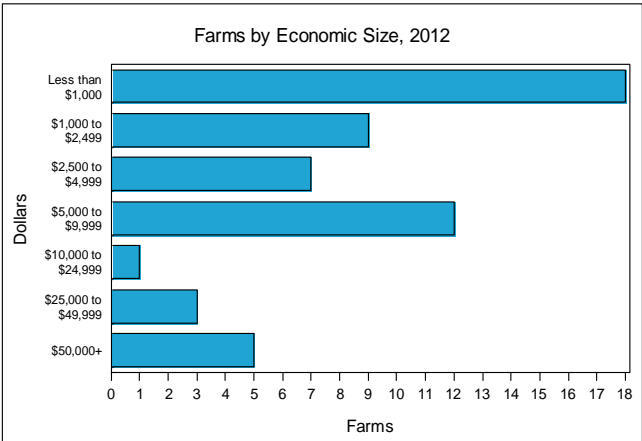

Farms with Women Principal Operators