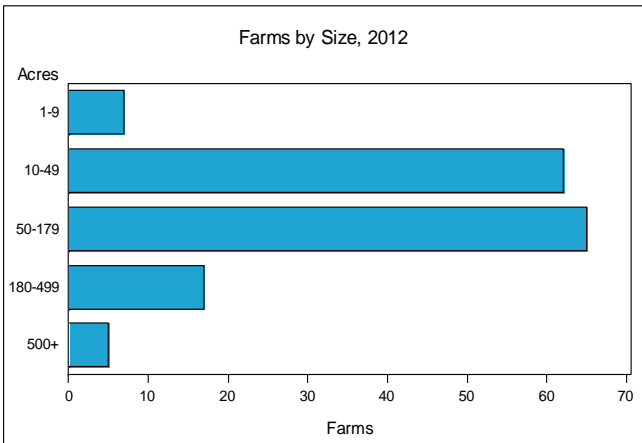

Farms with Women Principal Operators