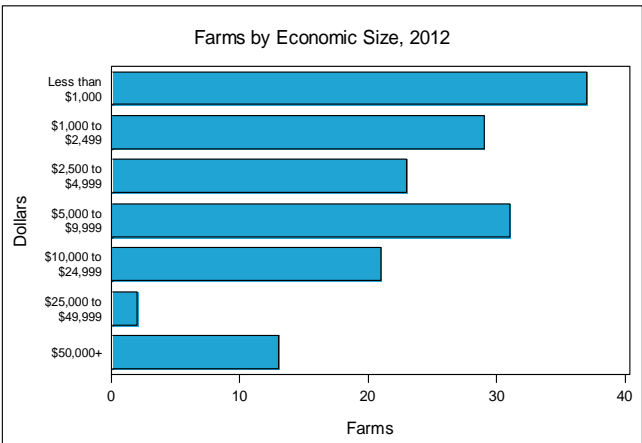

Farms with Women Principal Operators