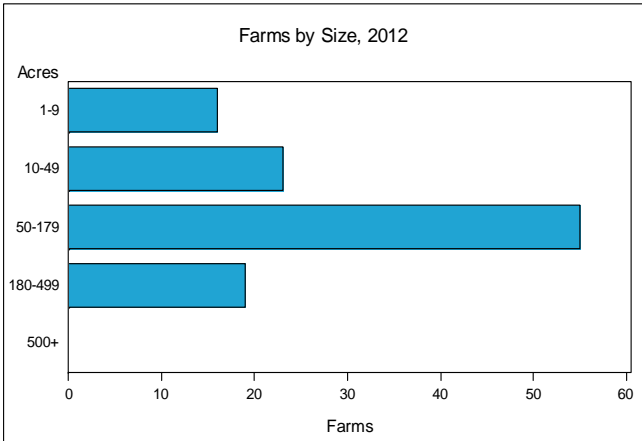

Farms with Women Principal Operators