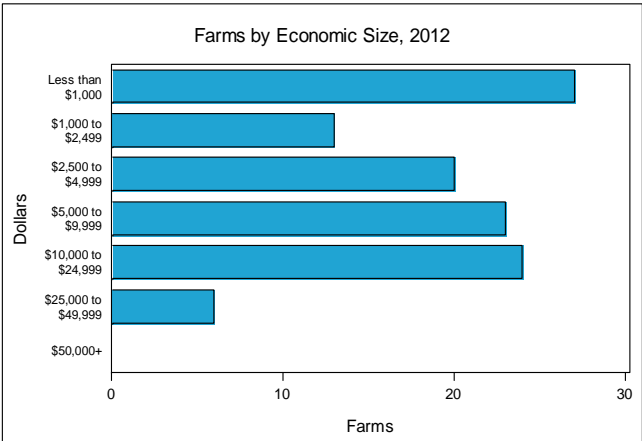

Farms with Women Principal Operators