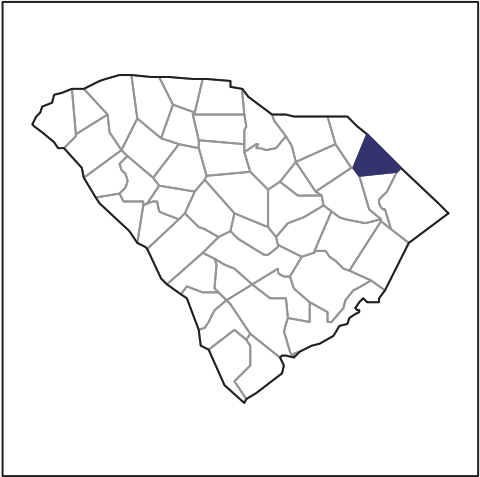

2012 CENSUS OF AGRICULTURE

RACE / ETHNICITY / GENDER PROFILE

Dillon County - South Carolina Farms with Women Principal Operators Compared with All Farms

Data are not available at this geographic level for farms with Women Principal Operators.