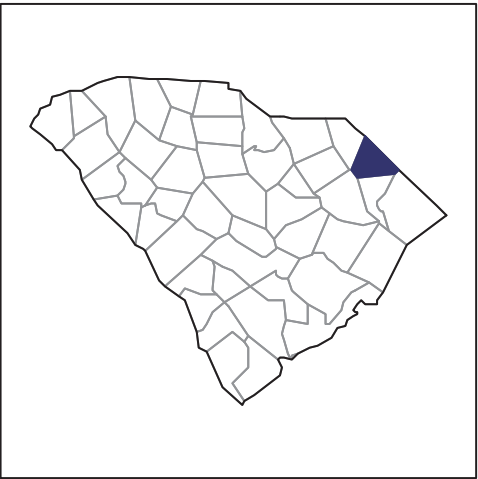

2012 CENSUS OF AGRICULTURE

RACE / ETHNICITY / GENDER PROFILE

Dillon County - South Carolina Farms with American Indian or Alaska Native Operators Compared with All Farms

Data are not available at this geographic level for farms with American Indian or Alaska Native Operators.

US Department of Agriculture
National Agricultural Statistics Service

www.agcensus.usda.gov