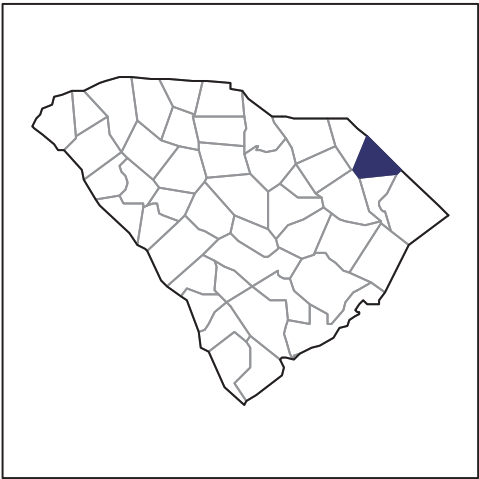

2012 CENSUS OF AGRICULTURE

RACE / ETHNICITY / GENDER PROFILE

Dillon County - South Carolina Farms with Black or African American Operators Compared with All Farms

Data are not available at this geographic level for farms with Black or African American Operators.