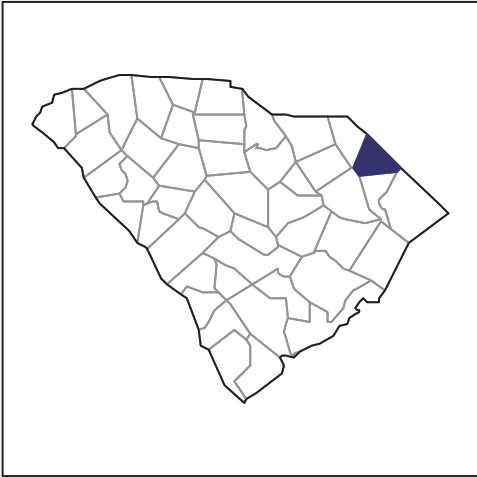

2012 CENSUS OF AGRICULTURE

RACE / ETHNICITY / GENDER PROFILE

Dillon County - South Carolina Farms with Spanish, Hispanic, or Latino Operators Compared with All Farms

Data are not available at this geographic level for farms with Spanish, Hispanic, or Latino Operators.