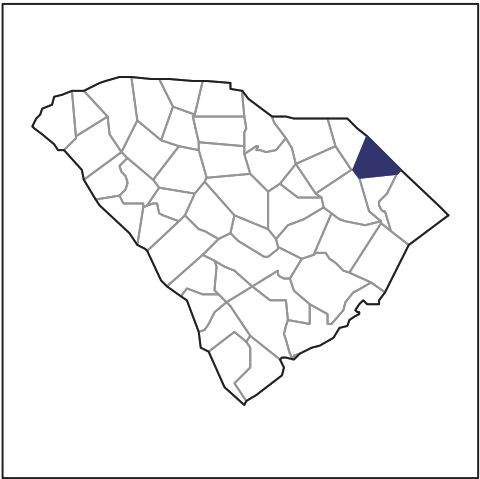

2012 CENSUS OF AGRICULTURE

RACE / ETHNICITY / GENDER PROFILE

Dillon County - South Carolina Farms with Asian Operators Compared with All Farms

Data are not available at this geographic level for farms with Asian Operators.