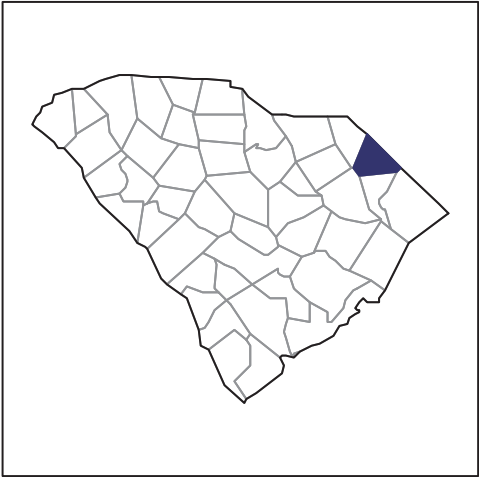

2012 CENSUS OF AGRICULTURE

RACE / ETHNICITY / GENDER PROFILE

Dillon County - South Carolina Farms with White Operators Compared with All Farms

Data are not available at this geographic level for farms with White Operators.