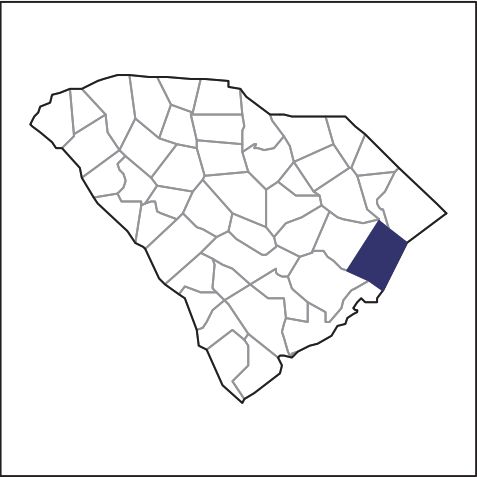

2012 CENSUS OF AGRICULTURE

RACE / ETHNICITY / GENDER PROFILE

Georgetown County - South Carolina Farms with Spanish, Hispanic, or Latino Operators Compared with All Farms

Data are not available at this geographic level for farms with Spanish, Hispanic, or Latino Operators.