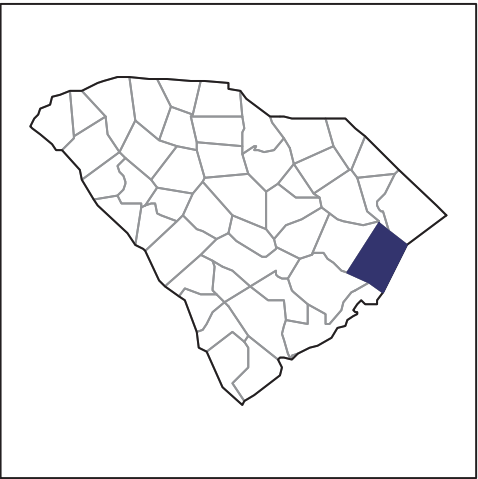

2012 CENSUS OF AGRICULTURE

RACE / ETHNICITY / GENDER PROFILE

Georgetown County - South Carolina Farms with American Indian or Alaska Native Operators Compared with All Farms

Data are not available at this geographic level for farms with American Indian or Alaska Native Operators.