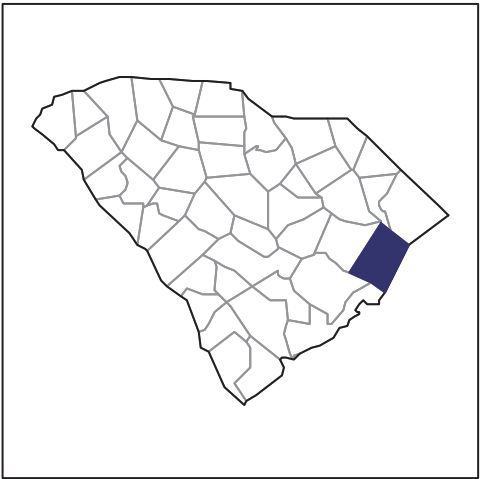

2012 CENSUS OF AGRICULTURE

RACE / ETHNICITY / GENDER PROFILE

Georgetown County - South Carolina Farms with Women Principal Operators Compared with All Farms

Data are not available at this geographic level for farms with Women Principal Operators.

2012 CENSUS OF AGRICULTURE

RACE / ETHNICITY / GENDER PROFILE

Georgetown County - South Carolina Farms with White Operators Compared with All Farms

Data are not available at this geographic level for farms with White Operators.