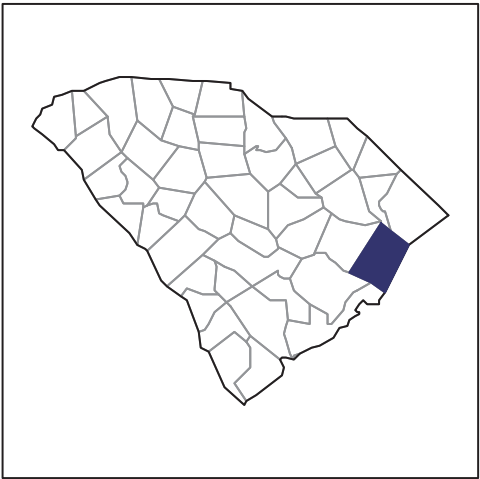

2012 CENSUS OF AGRICULTURE

RACE / ETHNICITY / GENDER PROFILE

Georgetown County - South Carolina Farms with White Operators Compared with All Farms

Data are not available at this geographic level for farms with White Operators.