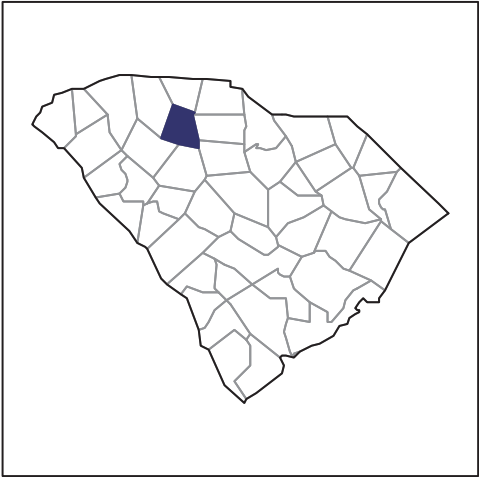

2012 CENSUS OF AGRICULTURE

RACE / ETHNICITY / GENDER PROFILE

Union County - South Carolina Farms with White Operators Compared with All Farms

Data are not available at this geographic level for farms with White Operators.