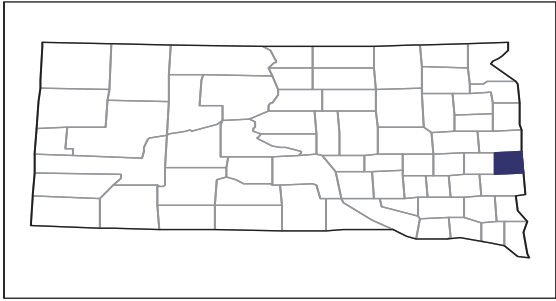

2012 CENSUS OF AGRICULTURE

RACE / ETHNICITY / GENDER PROFILE

Moody County - South Dakota Farms with Women Principal Operators Compared with All Farms

Data are not available at this geographic level for farms with Women Principal Operators.

2012 CENSUS OF AGRICULTURE

RACE / ETHNICITY / GENDER PROFILE

Moody County - South Dakota Farms with Spanish, Hispanic, or Latino Operators Compared with All Farms

Data are not available at this geographic level for farms with Spanish, Hispanic, or Latino Operators.

2012 CENSUS OF AGRICULTURE

RACE / ETHNICITY / GENDER PROFILE

Moody County - South Dakota Farms with American Indian or Alaska Native Operators Compared with All Farms

Data are not available at this geographic level for farms with American Indian or Alaska Native Operators.