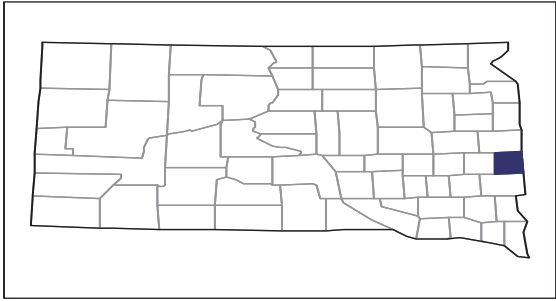

2012 CENSUS OF AGRICULTURE

RACE / ETHNICITY / GENDER PROFILE

Moody County - South Dakota Farms with Native Hawaiian or Other Pacific Islander Operators Compared with All Farms

Data are not available at this geographic level for farms with Native Hawaiian or Other Pacific Islander Operators.