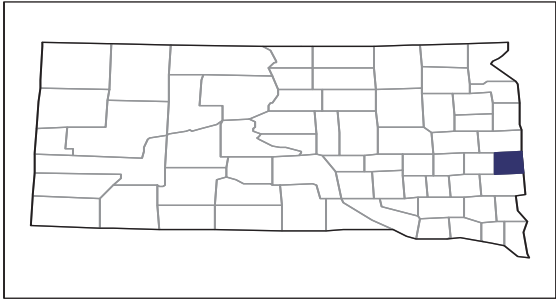

2012 CENSUS OF AGRICULTURE

RACE / ETHNICITY / GENDER PROFILE

Moody County - South Dakota Farms with Women Principal Operators Compared with All Farms

Data are not available at this geographic level for farms with Women Principal Operators.

2012 CENSUS OF AGRICULTURE

RACE / ETHNICITY / GENDER PROFILE

Moody County - South Dakota Farms with Spanish, Hispanic, or Latino Operators Compared with All Farms

Data are not available at this geographic level for farms with Spanish, Hispanic, or Latino Operators.

2012 CENSUS OF AGRICULTURE

RACE / ETHNICITY / GENDER PROFILE

Moody County - South Dakota Farms with American Indian or Alaska Native Operators Compared with All Farms

Data are not available at this geographic level for farms with American Indian or Alaska Native Operators.

2012 CENSUS OF AGRICULTURE

RACE / ETHNICITY / GENDER PROFILE

Moody County - South Dakota Farms with White Operators Compared with All Farms

Data are not available at this geographic level for farms with White Operators.