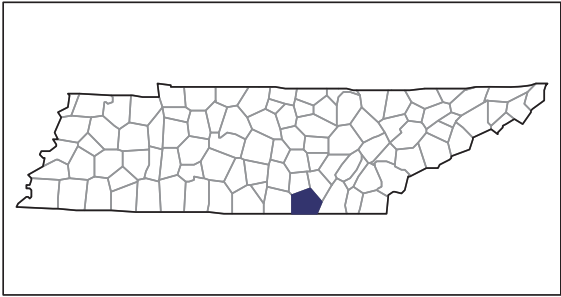

2012 CENSUS OF AGRICULTURE

RACE / ETHNICITY / GENDER PROFILE

Marion County - Tennessee Farms with Asian Operators Compared with All Farms

Data are not available at this geographic level for farms with Asian Operators.