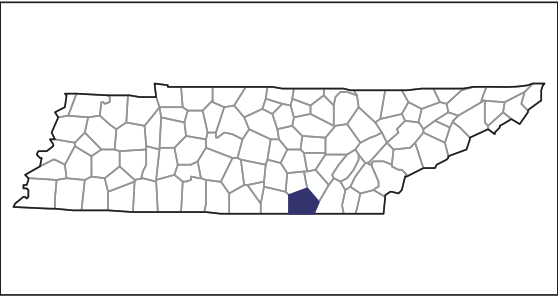

2012 CENSUS OF AGRICULTURE

RACE / ETHNICITY / GENDER PROFILE

Marion County - Tennessee Farms with American Indian or Alaska Native Operators Compared with All Farms

Data are not available at this geographic level for farms with American Indian or Alaska Native Operators.