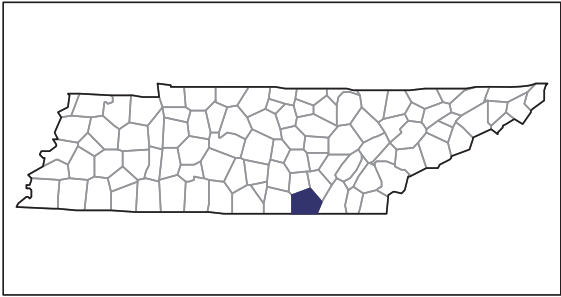

2012 CENSUS OF AGRICULTURE

RACE / ETHNICITY / GENDER PROFILE

Marion County - Tennessee Farms with Women Principal Operators Compared with All Farms

Data are not available at this geographic level for farms with Women Principal Operators.