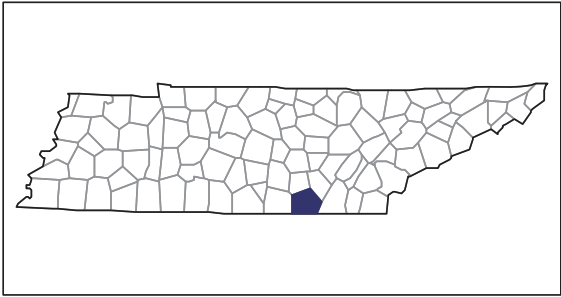

2012 CENSUS OF AGRICULTURE

RACE / ETHNICITY / GENDER PROFILE

Marion County - Tennessee Farms with Spanish, Hispanic, or Latino Operators Compared with All Farms

Data are not available at this geographic level for farms with Spanish, Hispanic, or Latino Operators.