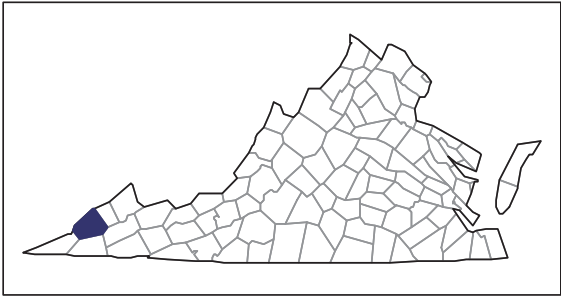

2012 CENSUS OF AGRICULTURE

RACE / ETHNICITY / GENDER PROFILE

Wise County - Virginia Farms with White Operators Compared with All Farms

Data are not available at this geographic level for farms with White Operators.