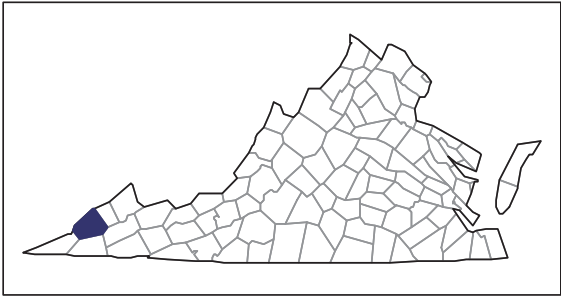

2012 CENSUS OF AGRICULTURE

RACE / ETHNICITY / GENDER PROFILE

Wise County - Virginia Farms with American Indian or Alaska Native Operators Compared with All Farms

Data are not available at this geographic level for farms with American Indian or Alaska Native Operators.