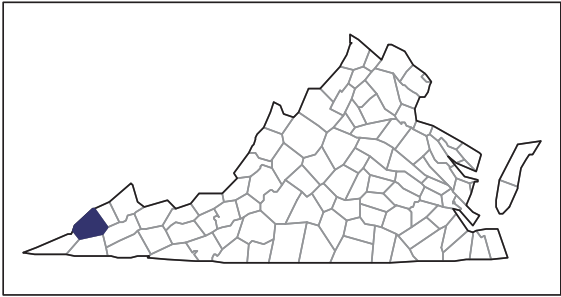

2012 CENSUS OF AGRICULTURE

RACE / ETHNICITY / GENDER PROFILE

Wise County - Virginia Farms with Asian Operators Compared with All Farms

Data are not available at this geographic level for farms with Asian Operators.