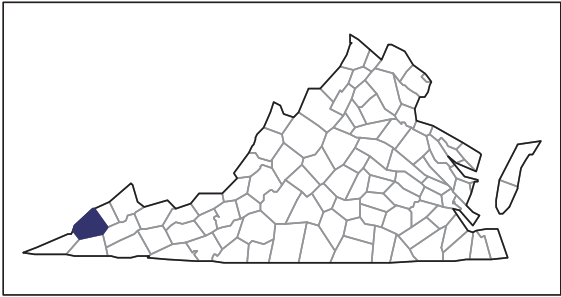

2012 CENSUS OF AGRICULTURE

RACE / ETHNICITY / GENDER PROFILE

Wise County - Virginia Farms with Women Principal Operators Compared with All Farms

Data are not available at this geographic level for farms with Women Principal Operators.

2012 CENSUS OF AGRICULTURE

RACE / ETHNICITY / GENDER PROFILE

Wise County - Virginia Farms with Native Hawaiian or Other Pacific Islander Operators Compared with All Farms

Data are not available at this geographic level for farms with Native Hawaiian or Other Pacific Islander Operators.

2012 CENSUS OF AGRICULTURE

RACE / ETHNICITY / GENDER PROFILE

Wise County - Virginia Farms with White Operators Compared with All Farms

Data are not available at this geographic level for farms with White Operators.