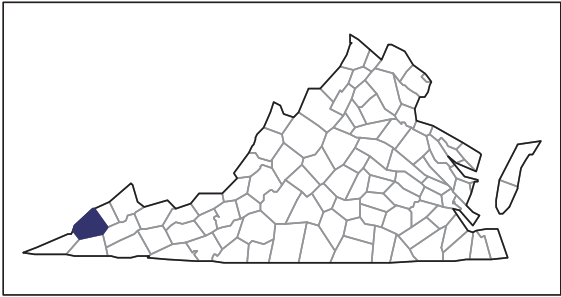

2012 CENSUS OF AGRICULTURE

RACE / ETHNICITY / GENDER PROFILE

Wise County - Virginia Farms with Black or African American Operators Compared with All Farms

Data are not available at this geographic level for farms with Black or African American Operators.