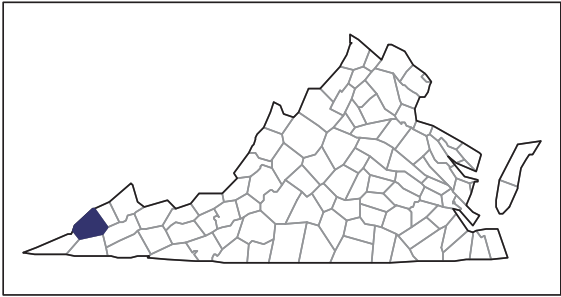

2012 CENSUS OF AGRICULTURE

RACE / ETHNICITY / GENDER PROFILE

Wise County - Virginia Farms with Native Hawaiian or Other Pacific Islander Operators Compared with All Farms

Data are not available at this geographic level for farms with Native Hawaiian or Other Pacific Islander Operators.