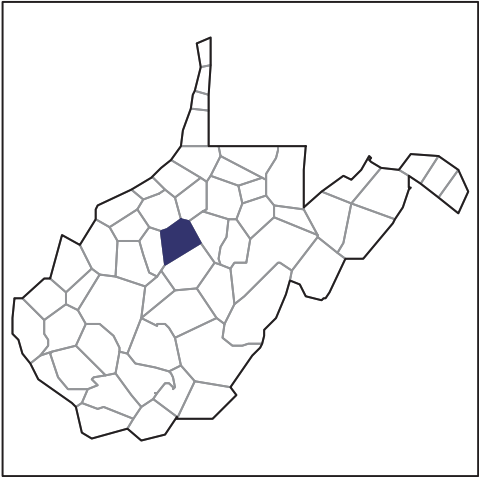

2012 CENSUS OF AGRICULTURE

RACE / ETHNICITY / GENDER PROFILE

Gilmer County - West Virginia Farms with Black or African American Operators Compared with All Farms

Data are not available at this geographic level for farms with Black or African American Operators.