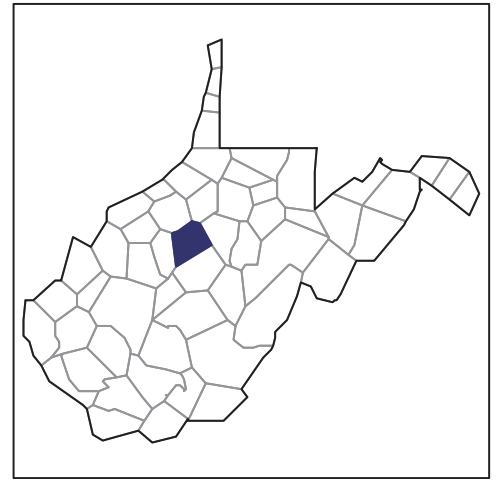

2012 CENSUS OF AGRICULTURE

RACE / ETHNICITY / GENDER PROFILE

Gilmer County - West Virginia Farms with Women Principal Operators Compared with All Farms

Data are not available at this geographic level for farms with Women Principal Operators.

Data are not available at this geographic level for farms with Asian Operators.

2012 CENSUS OF AGRICULTURE

RACE / ETHNICITY / GENDER PROFILE

Gilmer County - West Virginia Farms with Black or African American Operators Compared with All Farms

Data are not available at this geographic level for farms with Black or African American Operators.

2012 CENSUS OF AGRICULTURE

RACE / ETHNICITY / GENDER PROFILE

Gilmer County - West Virginia Farms with Native Hawaiian or Other Pacific Islander Operators Compared with All Farms

2012 CENSUS OF AGRICULTURE

RACE / ETHNICITY / GENDER PROFILE

Gilmer County - West Virginia Farms with White Operators Compared with All Farms

Data are not available at this geographic level for farms with White Operators.