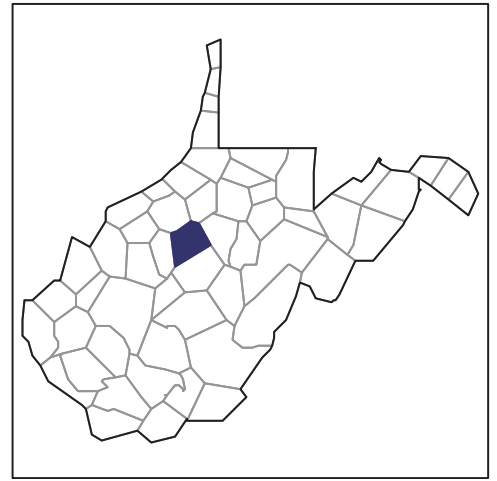

2012 CENSUS OF AGRICULTURE

RACE / ETHNICITY / GENDER PROFILE

Gilmer County - West Virginia Farms with Spanish, Hispanic, or Latino Operators Compared with All Farms

Data are not available at this geographic level for farms with Spanish, Hispanic, or Latino Operators.

US Department of Agriculture
National Agricultural Statistics Service

www.agcensus.usda.gov