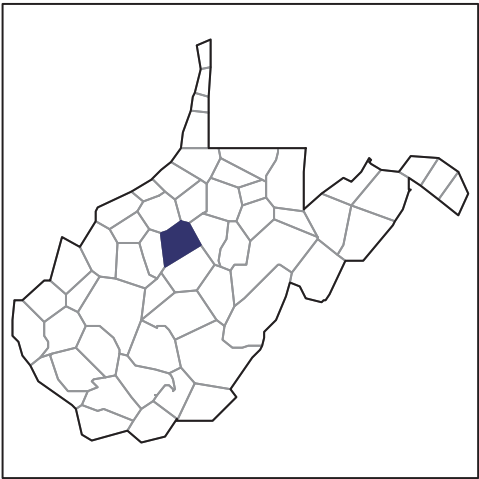

2012 CENSUS OF AGRICULTURE

RACE / ETHNICITY / GENDER PROFILE

Gilmer County - West Virginia Farms with White Operators Compared with All Farms

Data are not available at this geographic level for farms with White Operators.