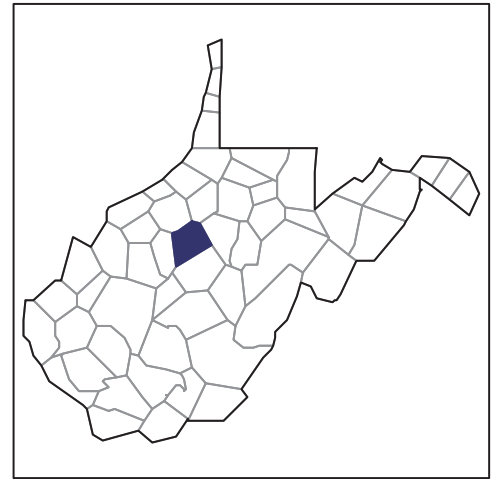

2012 CENSUS OF AGRICULTURE

RACE / ETHNICITY / GENDER PROFILE

Gilmer County - West Virginia Farms with Native Hawaiian or Other Pacific Islander Operators Compared with All Farms

Data are not available at this geographic level for farms with Native Hawaiian or Other Pacific Islander Operators.

US Department of Agriculture
National Agricultural Statistics Service

www.agcensus.usda.gov