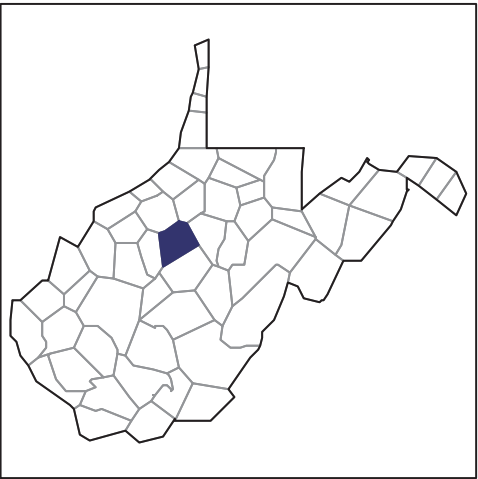

2012 CENSUS OF AGRICULTURE

RACE / ETHNICITY / GENDER PROFILE

Gilmer County - West Virginia Farms with American Indian or Alaska Native Operators Compared with All Farms

Data are not available at this geographic level for farms with American Indian or Alaska Native Operators.

US Department of Agriculture
National Agricultural Statistics Service

www.agcensus.usda.gov