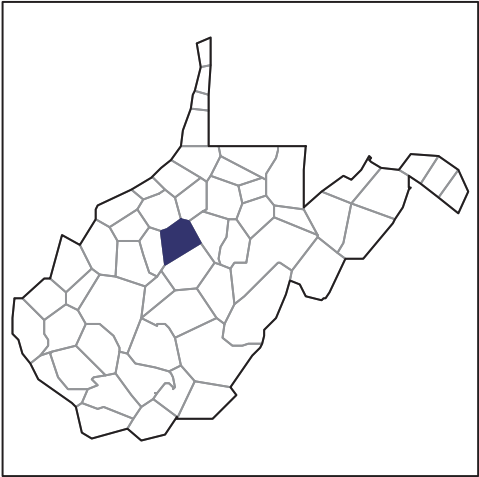

2012 CENSUS OF AGRICULTURE

RACE / ETHNICITY / GENDER PROFILE

Gilmer County - West Virginia Farms with Asian Operators Compared with All Farms

Data are not available at this geographic level for farms with Asian Operators.