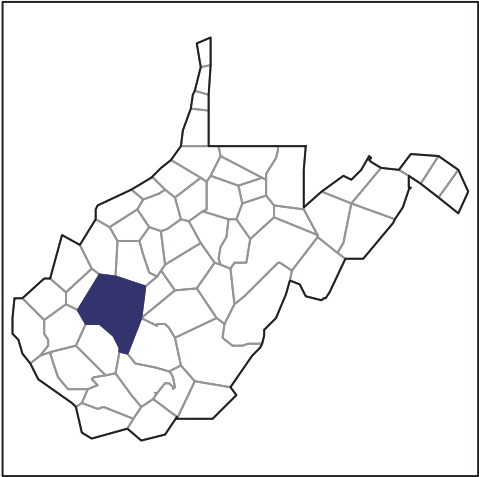

2012 CENSUS OF AGRICULTURE

RACE / ETHNICITY / GENDER PROFILE

Kanawha County - West Virginia Farms with Women Principal Operators Compared with All Farms

Data are not available at this geographic level for farms with Women Principal Operators.