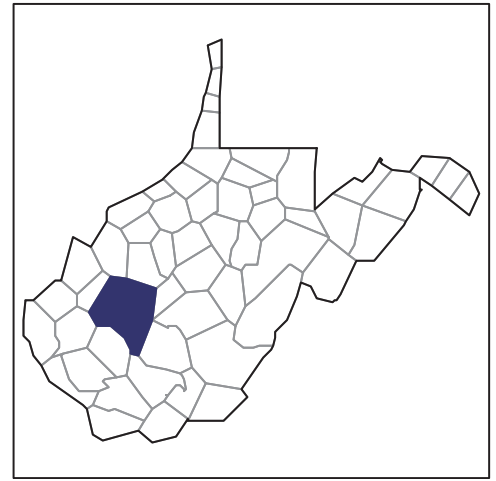

2012 CENSUS OF AGRICULTURE

RACE / ETHNICITY / GENDER PROFILE

Kanawha County - West Virginia Farms with Spanish, Hispanic, or Latino Operators Compared with All Farms

Data are not available at this geographic level for farms with Spanish, Hispanic, or Latino Operators.

US Department of Agriculture
National Agricultural Statistics Service

www.agcensus.usda.gov