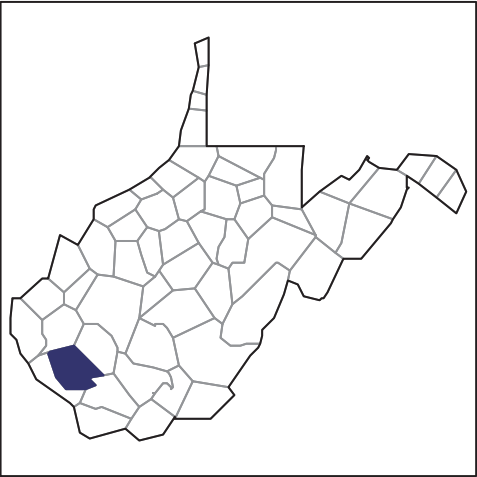

2012 CENSUS OF AGRICULTURE

RACE / ETHNICITY / GENDER PROFILE

Logan County - West Virginia Farms with Women Principal Operators Compared with All Farms

Data are not available at this geographic level for farms with Women Principal Operators.

2012 CENSUS OF AGRICULTURE

RACE / ETHNICITY / GENDER PROFILE

Logan County - West Virginia Farms with Native Hawaiian or Other Pacific Islander Operators Compared with All Farms

Data are not available at this geographic level for farms with Native Hawaiian or Other Pacific Islander Operators.

US Department of Agriculture
National Agricultural Statistics Service

www.agcensus.usda.gov

2012 CENSUS OF AGRICULTURE

RACE / ETHNICITY / GENDER PROFILE

Logan County - West Virginia Farms with White Operators Compared with All Farms

Data are not available at this geographic level for farms with White Operators.