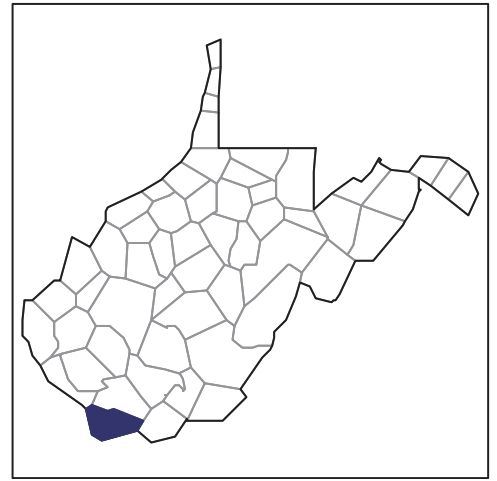

2012 CENSUS OF AGRICULTURE

RACE / ETHNICITY / GENDER PROFILE

McDowell County - West Virginia Farms with Spanish, Hispanic, or Latino Operators Compared with All Farms

Data are not available at this geographic level for farms with Spanish, Hispanic, or Latino Operators.

US Department of Agriculture
National Agricultural Statistics Service

www.agcensus.usda.gov