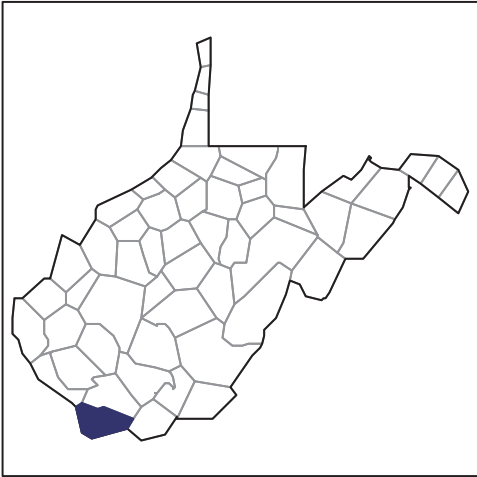

2012 CENSUS OF AGRICULTURE

RACE / ETHNICITY / GENDER PROFILE

McDowell County - West Virginia Farms with Women Principal Operators Compared with All Farms

Data are not available at this geographic level for farms with Women Principal Operators.

2012 CENSUS OF AGRICULTURE

RACE / ETHNICITY / GENDER PROFILE

McDowell County - West Virginia Farms with Native Hawaiian or Other Pacific Islander Operators Compared with All Farms

Data are not available at this geographic level for farms with Native Hawaiian or Other Pacific Islander Operators.