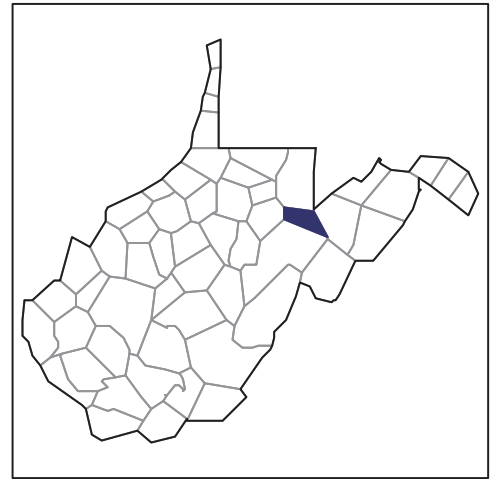

2012 CENSUS OF AGRICULTURE

RACE / ETHNICITY / GENDER PROFILE

Tucker County - West Virginia Farms with American Indian or Alaska Native Operators Compared with All Farms

Data are not available at this geographic level for farms with American Indian or Alaska Native Operators.

US Department of Agriculture
National Agricultural Statistics Service

www.agcensus.usda.gov