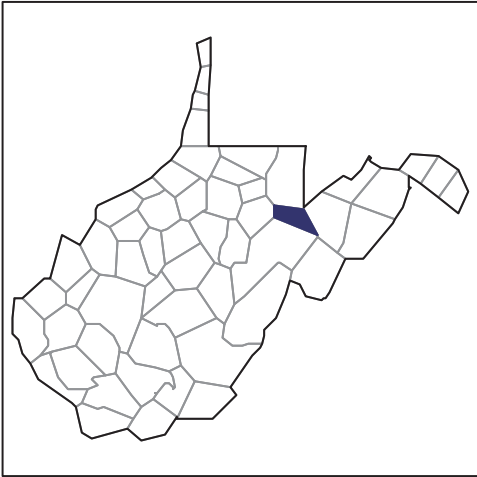

2012 CENSUS OF AGRICULTURE

RACE / ETHNICITY / GENDER PROFILE

Tucker County - West Virginia Farms with Native Hawaiian or Other Pacific Islander Operators Compared with All Farms

Data are not available at this geographic level for farms with Native Hawaiian or Other Pacific Islander Operators.