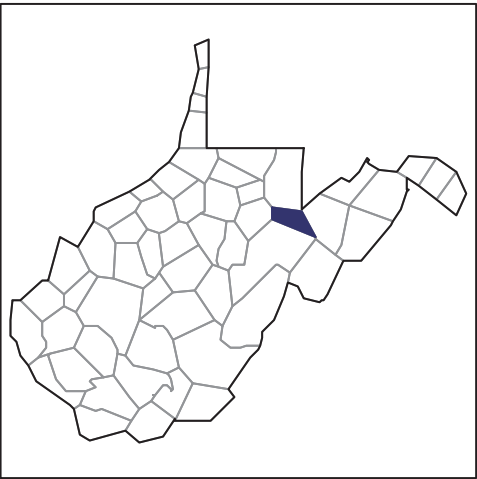

2012 CENSUS OF AGRICULTURE

RACE / ETHNICITY / GENDER PROFILE

Tucker County - West Virginia Farms with Women Principal Operators Compared with All Farms

Data are not available at this geographic level for farms with Women Principal Operators.