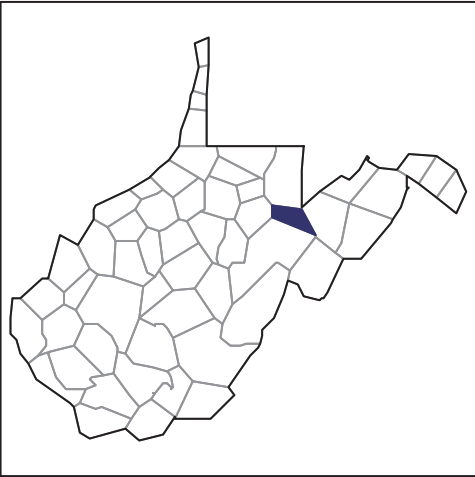

2012 CENSUS OF AGRICULTURE

RACE / ETHNICITY / GENDER PROFILE

Tucker County - West Virginia Farms with Spanish, Hispanic, or Latino Operators Compared with All Farms

Data are not available at this geographic level for farms with Spanish, Hispanic, or Latino Operators.