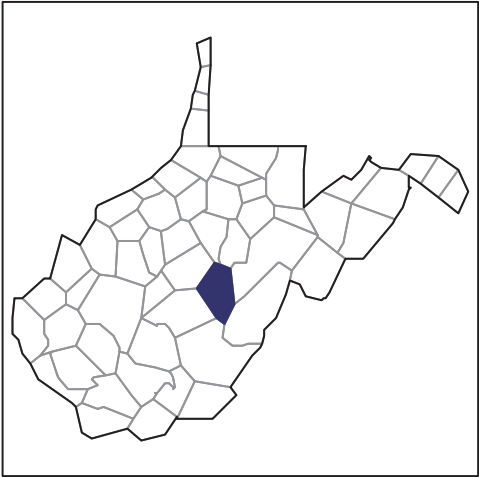

2012 CENSUS OF AGRICULTURE

RACE / ETHNICITY / GENDER PROFILE

Webster County - West Virginia Farms with Women Principal Operators Compared with All Farms

Data are not available at this geographic level for farms with Women Principal Operators.

2012 CENSUS OF AGRICULTURE

RACE / ETHNICITY / GENDER PROFILE

Webster County - West Virginia Farms with Spanish, Hispanic, or Latino Operators Compared with All Farms

Data are not available at this geographic level for farms with Spanish, Hispanic, or Latino Operators.

2012 CENSUS OF AGRICULTURE

RACE / ETHNICITY / GENDER PROFILE

Webster County - West Virginia Farms with Native Hawaiian or Other Pacific Islander Operators Compared with All Farms

Data are not available at this geographic level for farms with Native Hawaiian or Other Pacific Islander Operators.

US Department of Agriculture
National Agricultural Statistics Service

www.agcensus.usda.gov

2012 CENSUS OF AGRICULTURE

RACE / ETHNICITY / GENDER PROFILE

Webster County - West Virginia Farms with White Operators Compared with All Farms