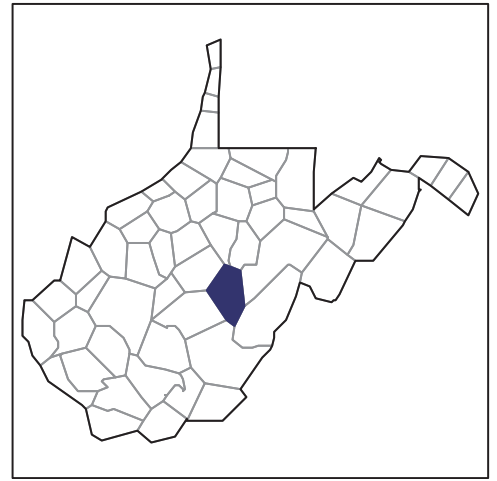

2012 CENSUS OF AGRICULTURE

RACE / ETHNICITY / GENDER PROFILE

Webster County - West Virginia Farms with Women Principal Operators Compared with All Farms

Data are not available at this geographic level for farms with Women Principal Operators.

2012 CENSUS OF AGRICULTURE

RACE / ETHNICITY / GENDER PROFILE

Webster County - West Virginia Farms with Spanish, Hispanic, or Latino Operators Compared with All Farms

Data are not available at this geographic level for farms with Spanish, Hispanic, or Latino Operators.

2012 CENSUS OF AGRICULTURE

RACE / ETHNICITY / GENDER PROFILE

Webster County - West Virginia Farms with Native Hawaiian or Other Pacific Islander Operators Compared with All Farms

Data are not available at this geographic level for farms with Native Hawaiian or Other Pacific Islander Operators.

US Department of Agriculture
National Agricultural Statistics Service

www.agcensus.usda.gov

2012 CENSUS OF AGRICULTURE

RACE / ETHNICITY / GENDER PROFILE

Webster County - West Virginia Farms with White Operators Compared with All Farms