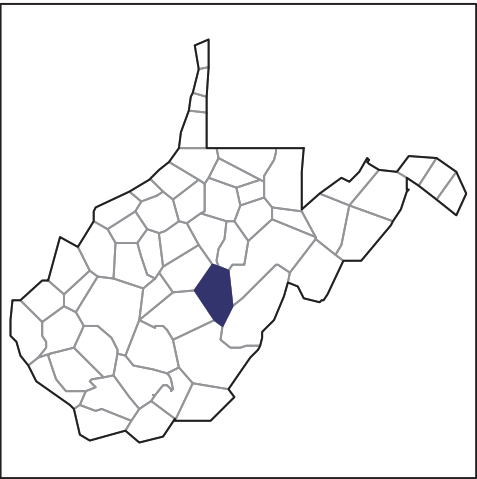

RACE / ETHNICITY / GENDER PROFILE

Webster County - West Virginia Farms with Asian Operators Compared with All Farms

Data are not available at this geographic level for farms with Asian Operators.

US Department of Agriculture
National Agricultural Statistics Service