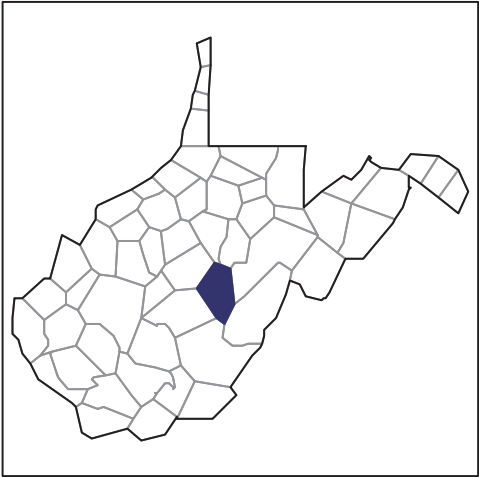

2012 CENSUS OF AGRICULTURE

RACE / ETHNICITY / GENDER PROFILE

Webster County - West Virginia Farms with Black or African American Operators Compared with All Farms

Data are not available at this geographic level for farms with Black or African American Operators.