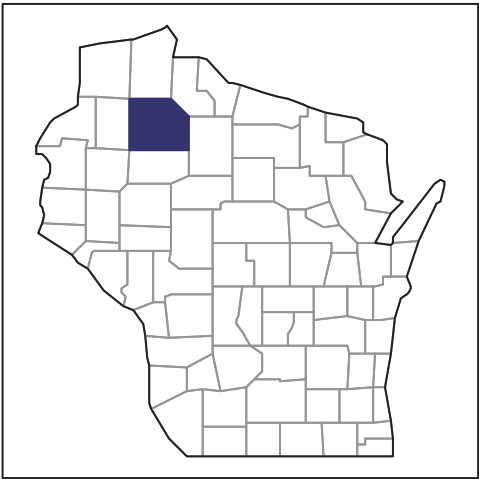

2012 CENSUS OF AGRICULTURE

RACE / ETHNICITY / GENDER PROFILE

Sawyer County - Wisconsin Farms with White Operators Compared with All Farms

Data are not available at this geographic level for farms with White Operators.